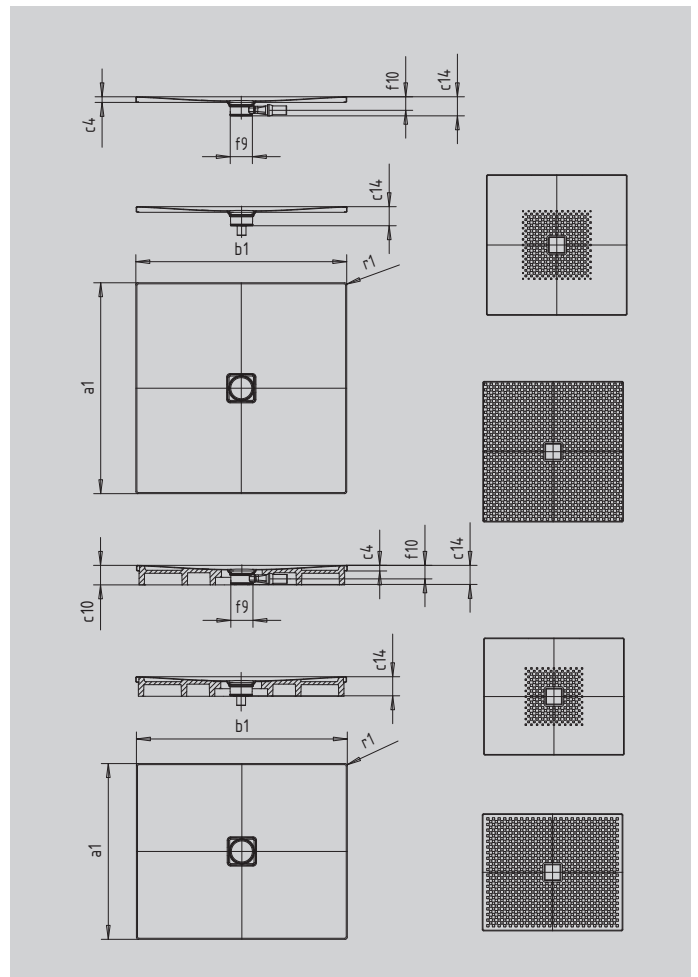

CONOFLAT

- straightlined, purist design
- high level of comfort thanks to the flat enamelled waste cover that is flush with the shower area
- can be installed to be absolutely flush with the floor
- ideally complements the CONODUO bath
- designed by Sottsass Associati
- made of KALDEWEI steel enamel

Similar illustration

SECURE⁺

Model		862
External length	a_1	750 mm
External width	b_1	1700 mm
Depth inside	c_1	23 mm
Height of rim	c_4	32 mm
Height with low-profile support	c_{16}	49 mm
Diameter of waste hole	f_9	Ø 120 mm
Bottle trap connection height	f_{10}	76 mm
External radius	r_1	12 mm
Net weight		33 kg
Anti-slip		492 x 492 mm
Full anti-slip		692 x 1652 mm
SECURE PLUS		full base