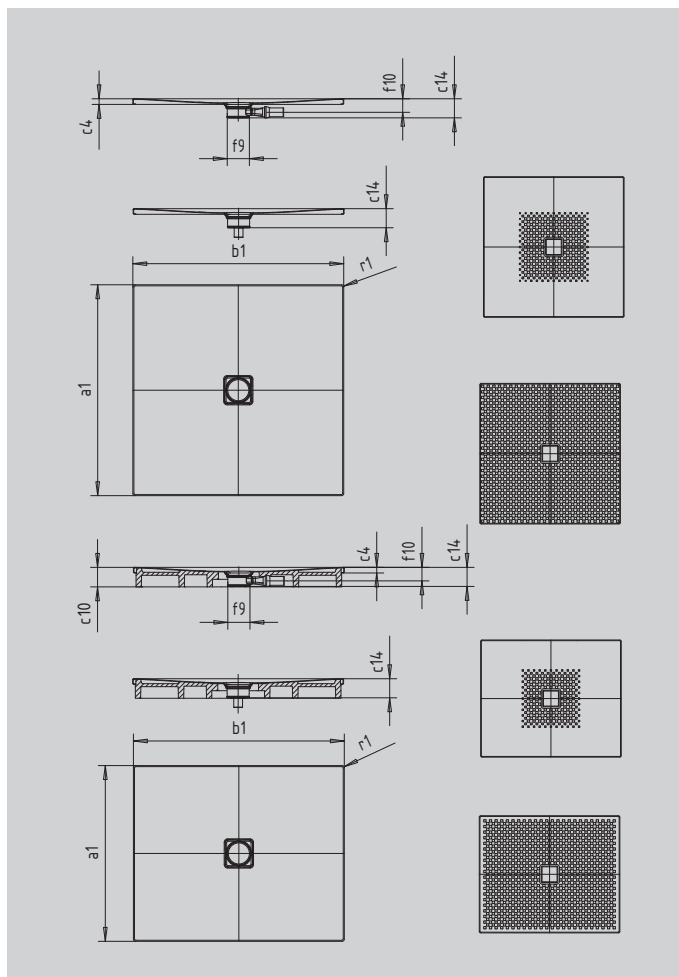

CONOFLAT

- straightlined, purist design
- high level of comfort thanks to the flat enamelled waste cover that is flush with the shower area
- can be installed to be absolutely flush with the floor
- ideally complements the CONODUO bath
- designed by Sottsass Associati
- made of KALDEWEI steel enamel

Similar illustration

SECURE⁺

Model		862
External length	a_1	750 mm
External width	b_1	1700 mm
Depth inside	c_1	23 mm
Height of rim	c_4	32 mm
Height with support	c_{10}	110 mm
Height with low-profile support	c_{16}	49 mm
Diameter of waste hole	f_9	Ø 120 mm
Bottle trap connection height	f_{10}	76 mm
External radius	r_1	12 mm
Net weight		33 kg
Anti-slip		492 x 492 mm
Full anti-slip		692 x 1652 mm
SECURE PLUS		full base