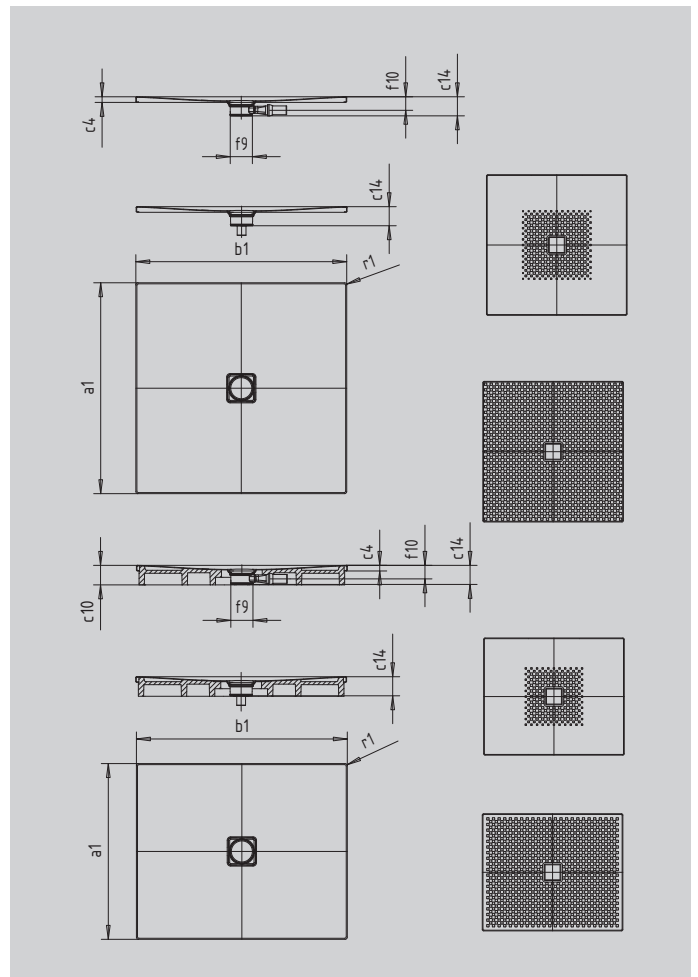

CONOFLAT

- straightlined, purist design
- high level of comfort thanks to the flat enamelled waste cover that is flush with the shower area
- can be installed to be absolutely flush with the floor
- ideally complements the CONODUO bath
- designed by Sottsass Associati
- made of KALDEWEI steel enamel

Similar illustration

SECURE⁺

| | | |
|---------------------------------|----------|---------------|
| Model | | 863 |
| External length | a_1 | 900 mm |
| External width | b_1 | 1700 mm |
| Depth inside | c_1 | 23 mm |
| Height of rim | c_4 | 32 mm |
| Height with low-profile support | c_{16} | 49 mm |
| Diameter of waste hole | f_9 | Ø 120 mm |
| Bottle trap connection height | f_{10} | 76 mm |
| External radius | r_1 | 12 mm |
| Net weight | | 40 kg |
| Anti-slip | | 492 x 492 mm |
| Full anti-slip | | 836 x 1652 mm |
| SECURE PLUS | | full base |