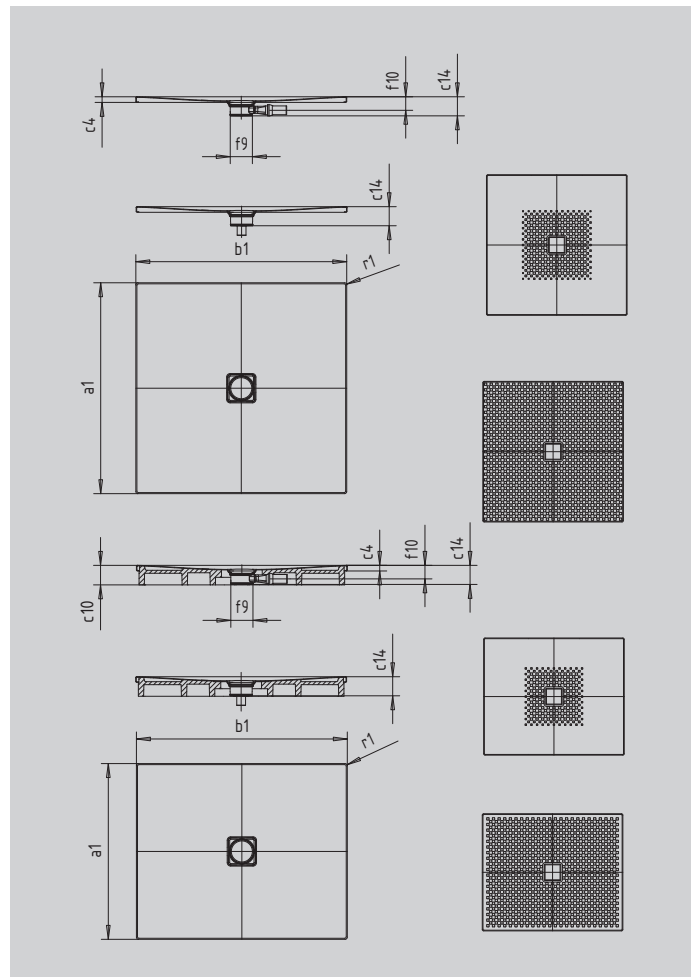

CONOFLAT

- straightlined, purist design
- high level of comfort thanks to the flat enamelled waste cover that is flush with the shower area
- can be installed to be absolutely flush with the floor
- ideally complements the CONODUO bath
- designed by Sottsass Associati
- made of KALDEWEI steel enamel

Similar illustration

SECURE⁺

Model		863
External length	a_1	900 mm
External width	b_1	1700 mm
Depth inside	c_1	23 mm
Height of rim	c_4	32 mm
Height with support	c_{10}	110 mm
Height with low-profile support	c_{16}	49 mm
Diameter of waste hole	f_9	Ø 120 mm
Bottle trap connection height	f_{10}	76 mm
External radius	r_1	12 mm
Net weight		42 kg
Anti-slip		492 x 492 mm
Full anti-slip		836 x 1652 mm
SECURE PLUS		full base