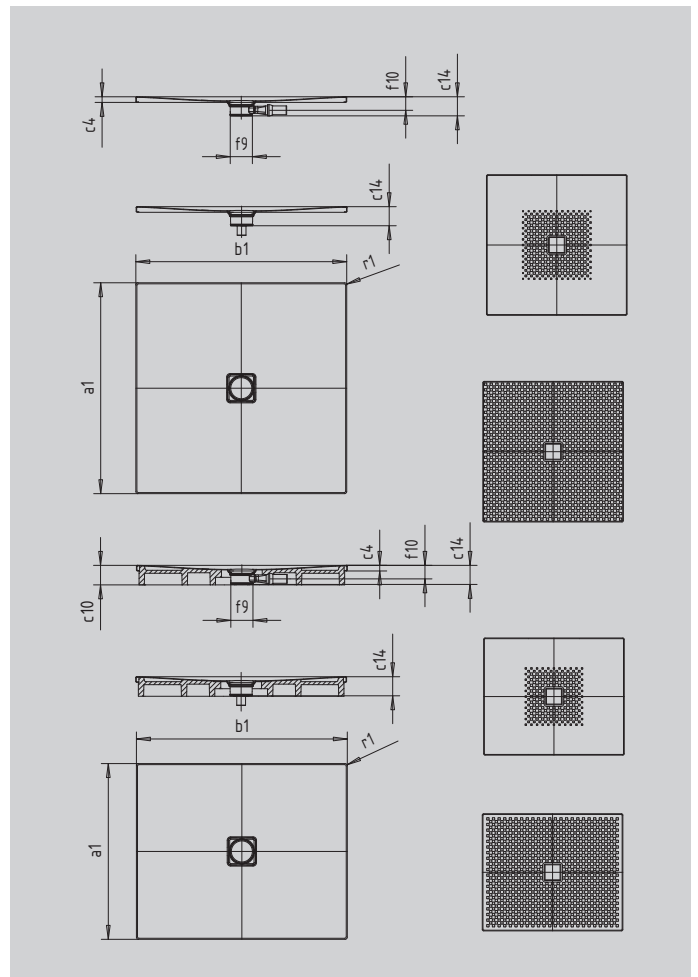

# CONOFLAT

- straightlined, purist design
- high level of comfort thanks to the flat enamelled waste cover that is flush with the shower area
- can be installed to be absolutely flush with the floor
- ideally complements the CONODUO bath
- designed by Sottsass Associati
- made of KALDEWEI steel enamel

Similar illustration

SECURE<sup>+</sup>

Model		864
External length	$a_1$	1000 mm
External width	$b_1$	1700 mm
Depth inside	$c_1$	23 mm
Height of rim	$c_4$	32 mm
Height with low-profile support	$c_{16}$	49 mm
Diameter of waste hole	$f_9$	Ø 120 mm
Bottle trap connection height	$f_{10}$	76 mm
External radius	$r_1$	12 mm
Net weight		43 kg
Anti-slip		588 x 588 mm
Full anti-slip		932 x 1652 mm
SECURE PLUS		full base