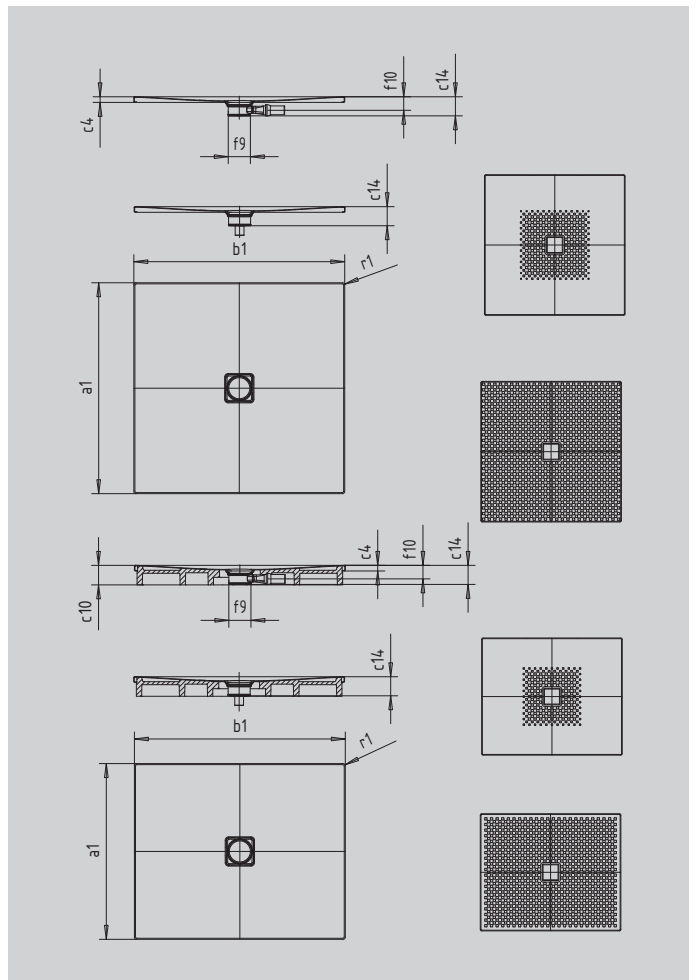

CONOFLAT

- straightlined, purist design
- high level of comfort thanks to the flat enamelled waste cover that is flush with the shower area
- can be installed to be absolutely flush with the floor
- ideally complements the CONODUO bath
- designed by Sottsass Associati
- made of KALDEWEI steel enamel

Similar illustration

SECURE⁺

Model		864
External length	a_1	1000 mm
External width	b_1	1700 mm
Depth inside	c_1	23 mm
Height of rim	c_4	32 mm
Height with support	c_{10}	110 mm
Height with low-profile support	c_{16}	49 mm
Diameter of waste hole	f_9	Ø 120 mm
Bottle trap connection height	f_{10}	76 mm
External radius	r_1	12 mm
Net weight		44 kg
Anti-slip		588 x 588 mm
Full anti-slip		932 x 1652 mm
SECURE PLUS		full base