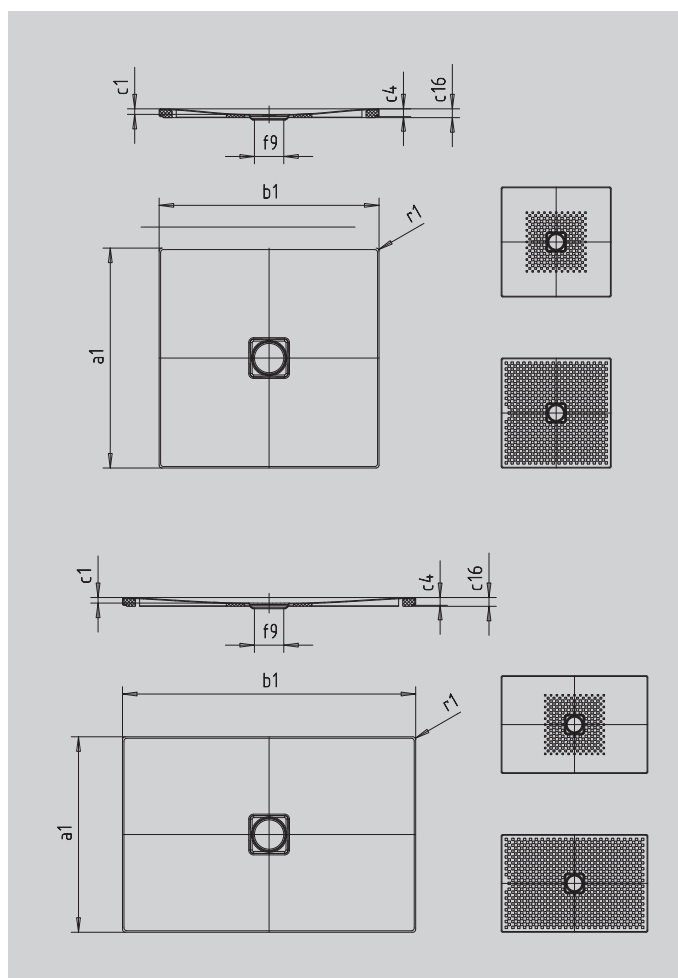

CONOFLAT WITH LOW PROFILE SUPPORT

- straightlined, purist design
- highlevelofcomfortthankstotheflatenamelledwastecoverthatisflushwiththeshower area
- made of KALDEWEI steel enamel
- ideally complements the CONODUO bath
- designed by Sottsass Associati

Similar illustration

SECURE⁺

Model		864
External length	a_1	1000 mm
External width	b_1	1700 mm
Depth inside	c_1	23 mm
Height of rim	c_4	32 mm
Height with low-profile support	c_{16}	37 mm
Diameter of waste hole	f_9	Ø 120 mm
External radius	r_1	12 mm
Net weight		43 kg
Anti-slip		588 x 588 mm
Full anti-slip		932 x 1652 mm
SECURE PLUS		full base