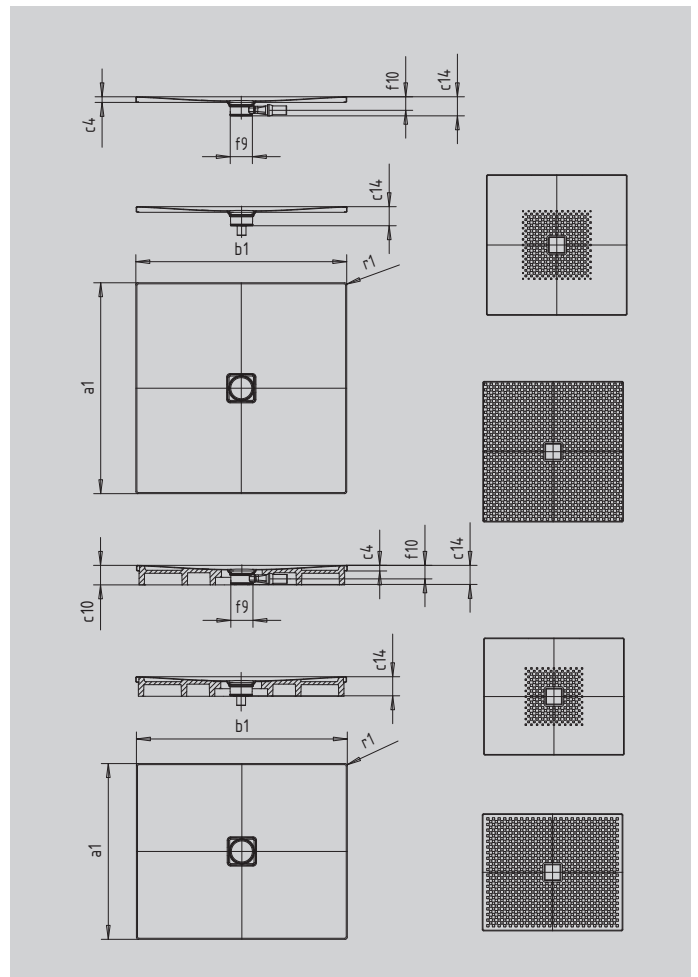

CONOFLAT

- straightlined, purist design
- high level of comfort thanks to the flat enamelled waste cover that is flush with the shower area
- can be installed to be absolutely flush with the floor
- ideally complements the CONODUO bath
- designed by Sottsass Associati
- made of KALDEWEI steel enamel

Similar illustration

SECURE⁺

Model		865
External length	a_1	800 mm
External width	b_1	1800 mm
Depth inside	c_1	23 mm
Height of rim	c_4	32 mm
Diameter of waste hole	f_9	Ø 120 mm
Bottle trap connection height	f_{10}	76 mm
External radius	r_1	12 mm
Net weight		35 kg
Anti-slip		492 x 492 mm
Full anti-slip		740 x 1748 mm
SECURE PLUS		full base