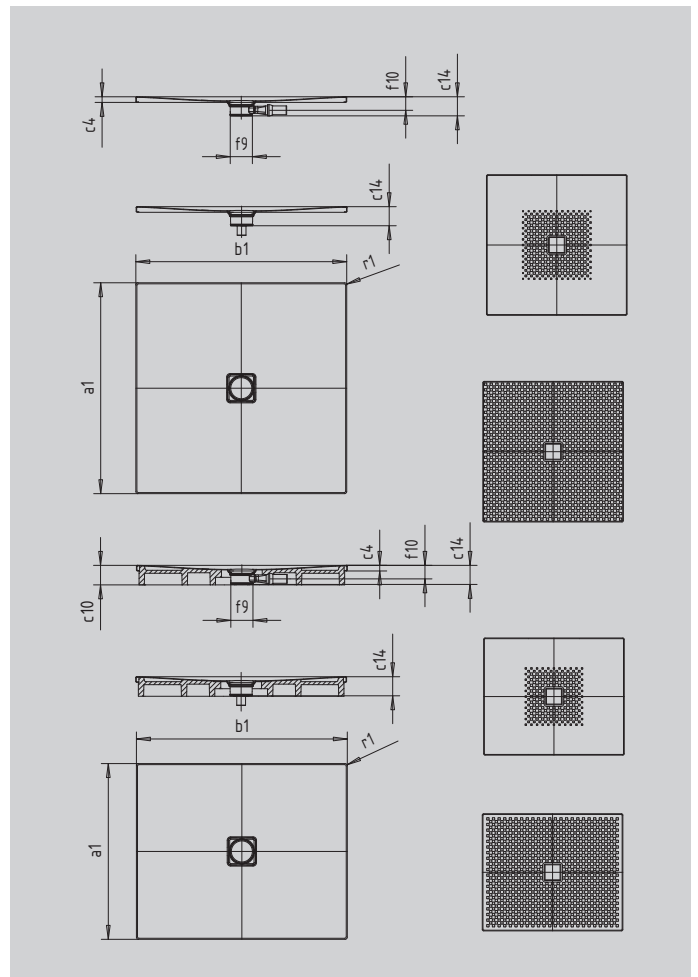

# CONOFLAT

- straightlined, purist design
- high level of comfort thanks to the flat enamelled waste cover that is flush with the shower area
- can be installed to be absolutely flush with the floor
- ideally complements the CONODUO bath
- designed by Sottsass Associati
- made of KALDEWEI steel enamel

Similar illustration

SECURE<sup>+</sup>

Model		866
External length	$a_1$	900 mm
External width	$b_1$	1800 mm
Depth inside	$c_1$	23 mm
Height of rim	$c_4$	32 mm
Height with low-profile support	$c_{16}$	49 mm
Diameter of waste hole	$f_9$	Ø 120 mm
Bottle trap connection height	$f_{10}$	76 mm
External radius	$r_1$	12 mm
Net weight		41 kg
Anti-slip		492 x 492 mm
Full anti-slip		836 x 1748 mm
SECURE PLUS		full base