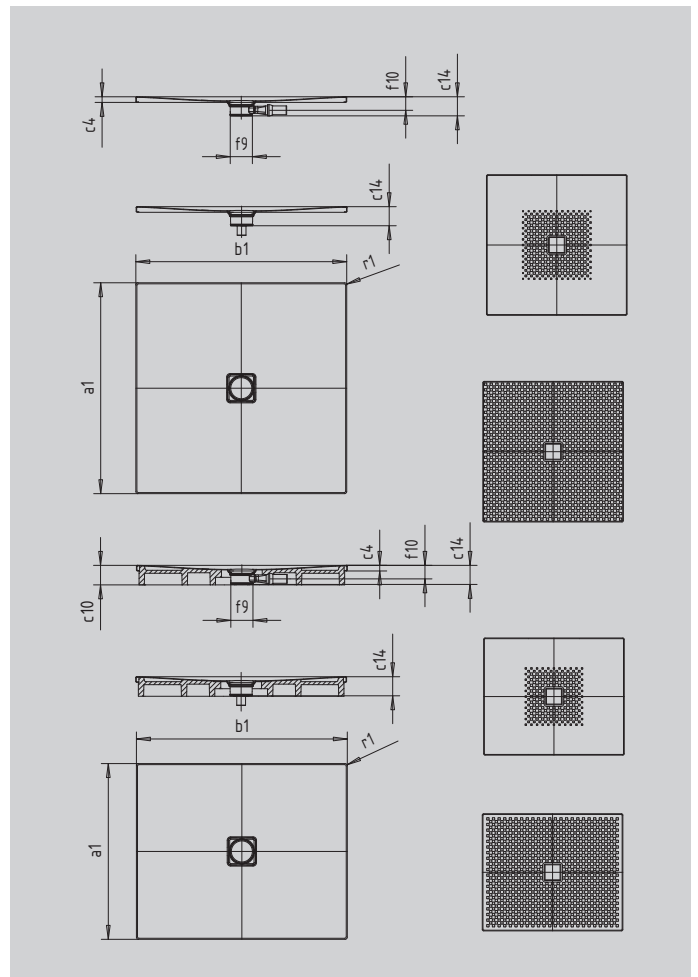

CONOFLAT

- straightlined, purist design
- high level of comfort thanks to the flat enamelled waste cover that is flush with the shower area
- can be installed to be absolutely flush with the floor
- ideally complements the CONODUO bath
- designed by Sottsass Associati
- made of KALDEWEI steel enamel

Similar illustration

SECURE⁺

Model		866
External length	a_1	900 mm
External width	b_1	1800 mm
Depth inside	c_1	23 mm
Height of rim	c_4	32 mm
Height with support	c_{10}	110 mm
Height with low-profile support	c_{16}	49 mm
Diameter of waste hole	f_9	Ø 120 mm
Bottle trap connection height	f_{10}	76 mm
External radius	r_1	12 mm
Net weight		42 kg
Anti-slip		492 x 492 mm
Full anti-slip		836 x 1748 mm
SECURE PLUS		full base