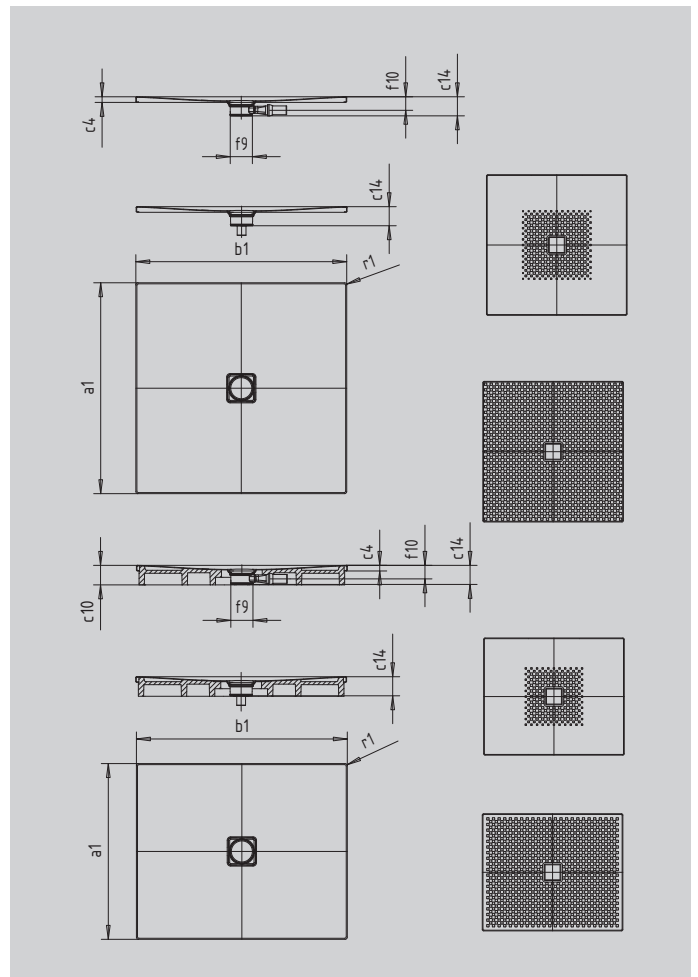

# CONOFLAT

- straightlined, purist design
- high level of comfort thanks to the flat enamelled waste cover that is flush with the shower area
- can be installed to be absolutely flush with the floor
- ideally complements the CONODUO bath
- designed by Sottsass Associati
- made of KALDEWEI steel enamel

Similar illustration

SECURE<sup>+</sup>

Model		867
External length	$a_1$	1000 mm
External width	$b_1$	1800 mm
Depth inside	$c_1$	23 mm
Height of rim	$c_4$	32 mm
Height with low-profile support	$c_{16}$	49 mm
Diameter of waste hole	$f_9$	Ø 120 mm
Bottle trap connection height	$f_{10}$	76 mm
External radius	$r_1$	12 mm
Net weight		45 kg
Anti-slip		588 x 588 mm
Full anti-slip		932 x 1748 mm
SECURE PLUS		full base