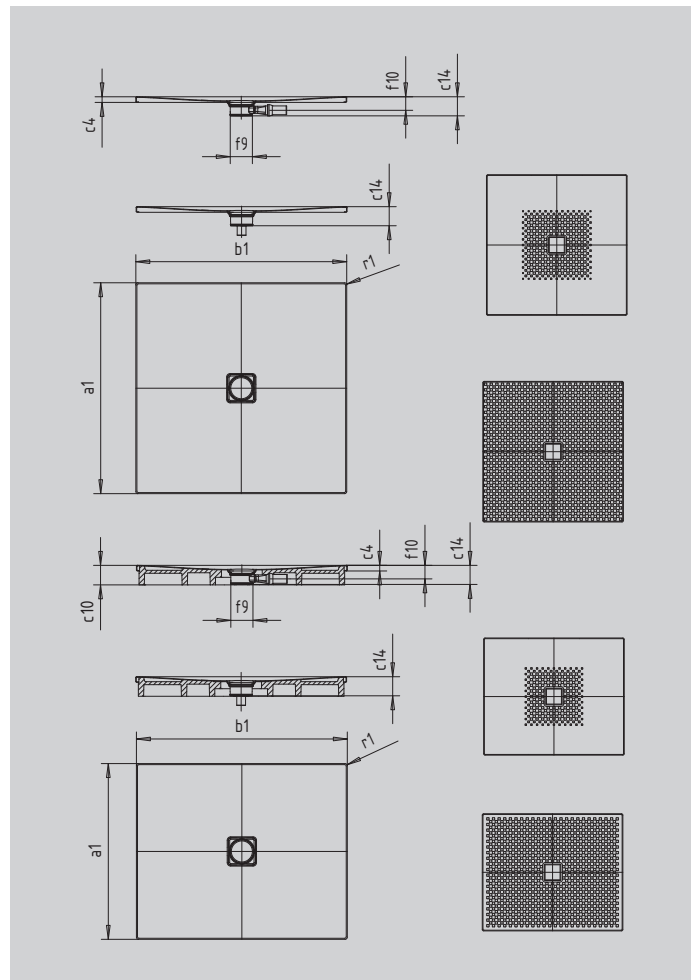

# CONOFLAT

- straightlined, purist design
- high level of comfort thanks to the flat enamelled waste cover that is flush with the shower area
- can be installed to be absolutely flush with the floor
- ideally complements the CONODUO bath
- designed by Sottsass Associati
- made of KALDEWEI steel enamel

Similar illustration

SECURE<sup>+</sup>

Model		867
External length	$a_1$	1000 mm
External width	$b_1$	1800 mm
Depth inside	$c_1$	23 mm
Height of rim	$c_4$	32 mm
Height with support	$c_{10}$	110 mm
Height with low-profile support	$c_{16}$	49 mm
Diameter of waste hole	$f_9$	Ø 120 mm
Bottle trap connection height	$f_{10}$	76 mm
External radius	$r_1$	12 mm
Net weight		45 kg
Anti-slip		588 x 588 mm
Full anti-slip		932 x 1748 mm
SECURE PLUS		full base