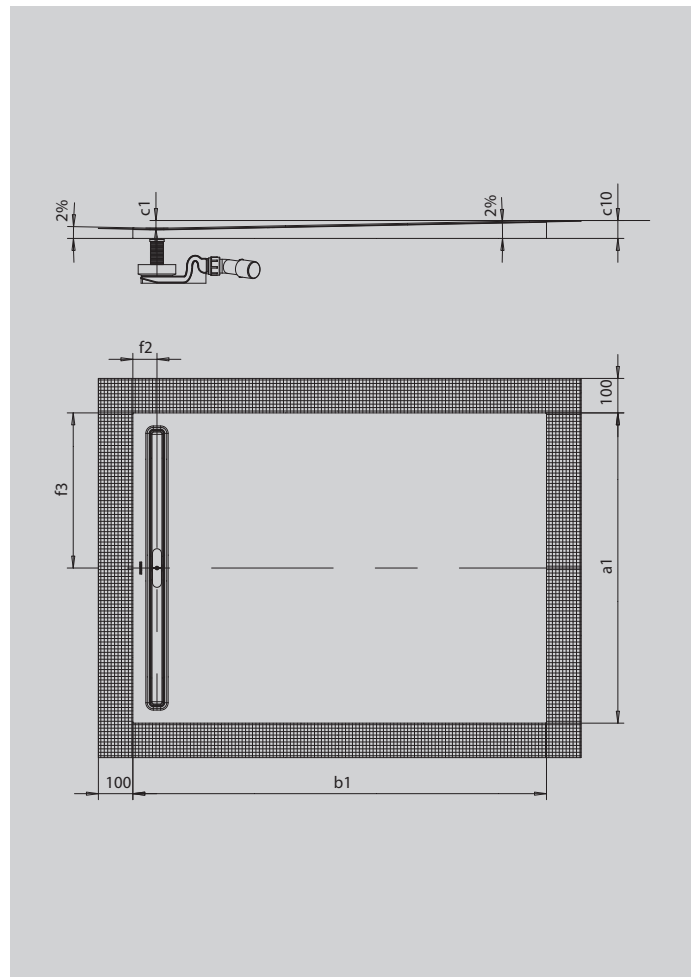

# NEXSYS

- Absolutely floor-level shower surface made of KALDEWEI steel enamel
- Design: Absolutely flat surface – no inner contours for a generous standing area and a harmonious bathroom interior. Discreet waste channel with flush design cover
- Pre-assembled 4-in-1 system consisting of enamelled shower surface, waste channel, all-round sealing tape, slopes support with counterslope between channel and wall. The system is completed by the desired waste fitting inc. haircatcher and an exclusive design cover from the optional extras
- Accessories included: Sound insulation tape
- Low total height from 86 mm (depending on size and waste fitting)

Similar illustration

SECURE<sup>+</sup>

Model		2613
External length	$a_1$	800 mm
External width	$b_1$	1000 mm
Depth inside	$c_1$	16 mm
Height with support	$c_{10}$	48 mm
Distance bath edge to centre of waste hole	$f_2; f_3$	70; 400 mm
Total height KA 4121, min.		108 mm
Total height KA 4121, max.		178 mm
Total height KA 4122		88 mm
Net weight		20 kg