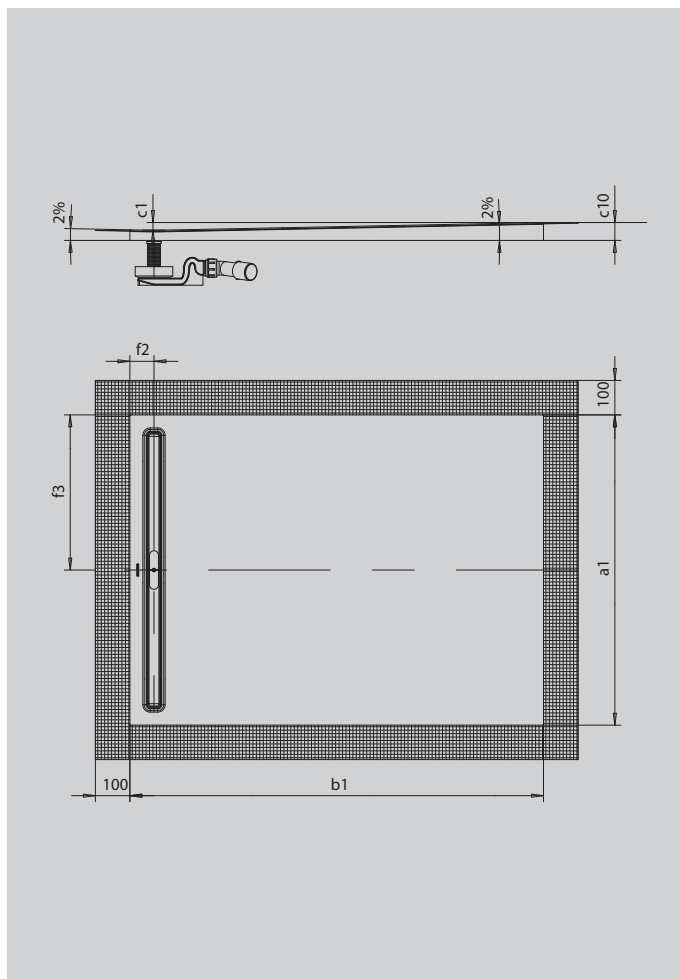

NEXSYS

- Absolutely floor-level shower surface made of KALDEWEI steel enamel
- Design: Absolutely flat surface – no inner contours for a generous standing area and a harmonious bathroom interior. Discreet waste channel with flush design cover
- Pre-assembled 4-in-1 system consisting of an enameled shower surface, waste channel, all-round sealing tape, slopes support with counterslope between channel and wall. The system is completed by the desired waste fitting in c. hair catcher and an exclusive design cover from the optional extras
- Accessories included: Sound insulation tape
- Low total height from 86 mm (depending on size and waste fitting)

Similar illustration

SECURE 

Model		2616
External length	a_1	900 mm
External width	b_1	1100 mm
Depth inside	c_1	18 mm
Height with support	c_{10}	50 mm
Distance bath edge to centre of waste hole	$f_2; f_3$	70; 450 mm
Total height KA 4121, min.		110 mm
Total height KA 4121, max.		180 mm
Total height KA 4122		90 mm
Net weight		24 kg