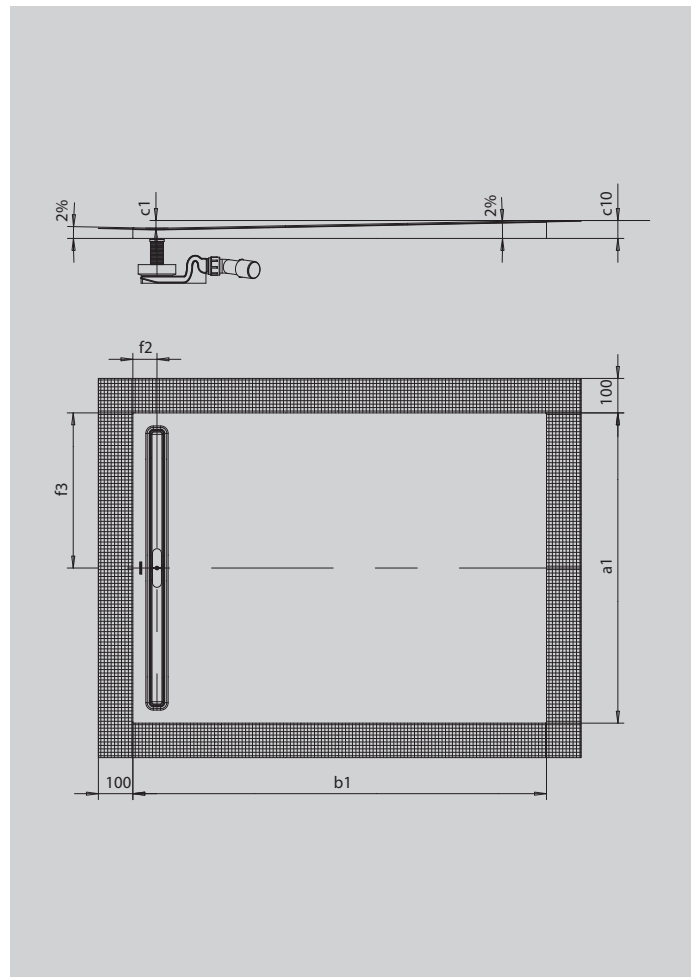

NEXSYS

- Absolutely floor-level shower surface made of KALDEWEI steel enamel
- Design: Absolutely flat surface – no inner contours for a generous standing area and a harmonious bathroom interior. Discreet waste channel with flush design cover
- Pre-assembled 4-in-1 system consisting of enamelled shower surface, waste channel, all-round sealing tape, slopes support with counterslope between channel and wall. The system is completed by the desired waste fitting inc. haircatcher and an exclusive design cover from the optional extras
- Accessories included: Sound insulation tape
- Low total height from 86 mm (depending on size and waste fitting)

Similar illustration

SECURE⁺

Model		2620
External length	a_1	1200 mm
External width	b_1	1200 mm
Depth inside	c_1	20 mm
Height with support	c_{10}	52 mm
Distance bath edge to centre of waste hole	$f_2; f_3$	70; 600 mm
Total height KA 4121, min.		112 mm
Total height KA 4121, max.		182 mm
Total height KA 4122		92 mm
Net weight		35 kg