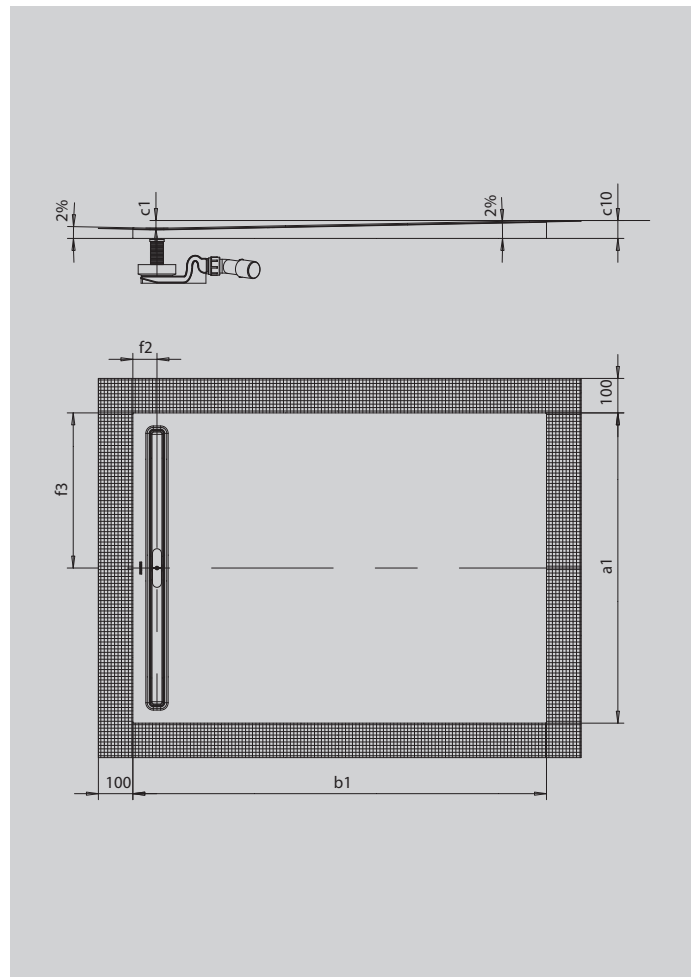

# NEXSYS

- Absolutely floor-level shower surface made of KALDEWEI steel enamel
- Design: Absolutely flat surface – no inner contours for a generous standing area and a harmonious bathroom interior. Discreet waste channel with flush design cover
- Pre-assembled 4-in-1 system consisting of enamelled shower surface, waste channel, all-round sealing tape, slopes support with counterslope between channel and wall. The system is completed by the desired waste fitting inc. haircatcher and an exclusive design cover from the optional extras
- Accessories included: Sound insulation tape
- Low total height from 86 mm (depending on size and waste fitting)

Similar illustration

SECURE<sup>+</sup>

|  |            |            |
|--|------------|------------|
| Model                                      |            | 2621       |
| External length                            | $a_1$      | 900 mm     |
| External width                             | $b_1$      | 1300 mm    |
| Depth inside                               | $c_1$      | 22 mm      |
| Height with support                        | $c_{10}$   | 54 mm      |
| Distance bath edge to centre of waste hole | $f_2; f_3$ | 70; 450 mm |
| Total height KA 4121, min.                 |            | 114 mm     |
| Total height KA 4121, max.                 |            | 184 mm     |
| Total height KA 4122                       |            | 94 mm      |
| Net weight                                 |            | 29 kg      |