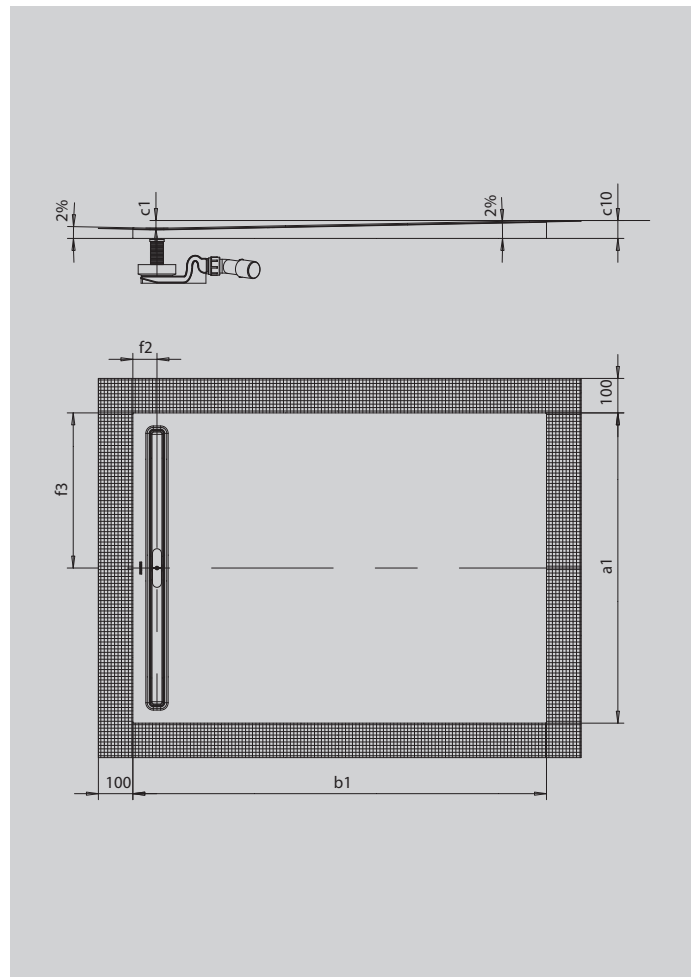

# NEXSYS

- Absolutely floor-level shower surface made of KALDEWEI steel enamel
- Design: Absolutely flat surface – no inner contours for a generous standing area and a harmonious bathroom interior. Discreet waste channel with flush design cover
- Pre-assembled 4-in-1 system consisting of enamelled shower surface, waste channel, all-round sealing tape, slopes support with counterslope between channel and wall. The system is completed by the desired waste fitting inc. haircatcher and an exclusive design cover from the optional extras
- Accessories included: Sound insulation tape
- Low total height from 86 mm (depending on size and waste fitting)

Similar illustration

SECURE<sup>+</sup>

Model		2627
External length	$a_1$	1000 mm
External width	$b_1$	1600 mm
Depth inside	$c_1$	28 mm
Height with support	$c_{10}$	60 mm
Distance bath edge to centre of waste hole	$f_2; f_3$	70; 500 mm
Total height KA 4121, min.		120 mm
Total height KA 4121, max.		190 mm
Total height KA 4122		100 mm
Net weight		39 kg