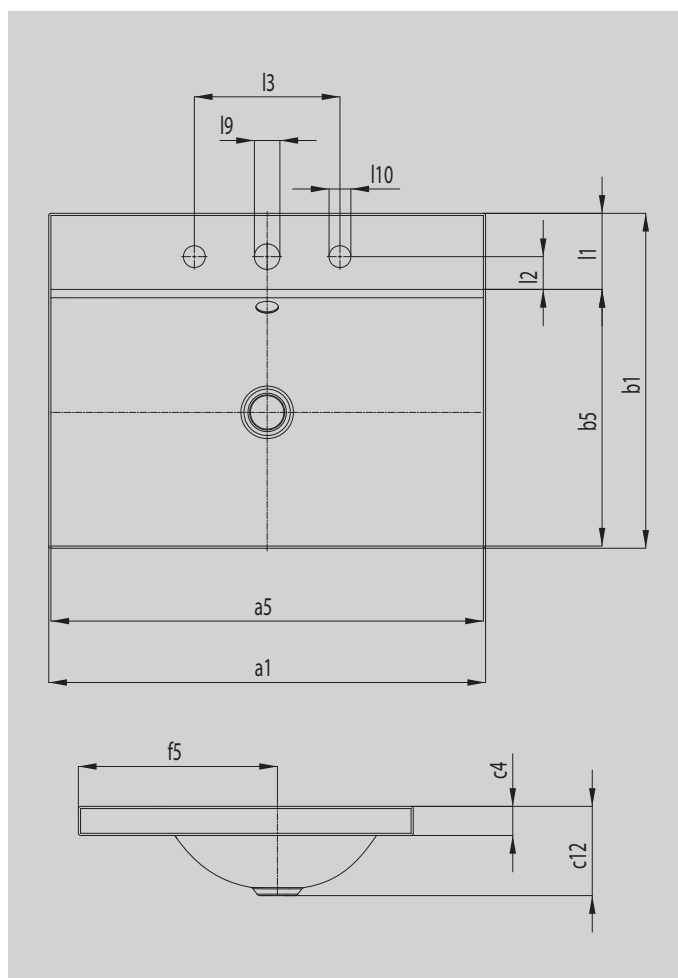

# SILENIO INSET COUNTERTOP WASHBASIN

(HEIGHT OF RIM 40 MM)

- fluid and sensually modern design all at once
- optimum comfort through generous dimensioning of the washbasin
- soft, organic interior shape
- geometry allows fittings with short spout leaving ample space for washing
- together with the SILENIO bath and SCONA shower surface, they form a perfect bathroom fitted out entirely with steel enamel
- designed by Anke Salomon

Similar illustration

Model		3040
External length	$a_1$	600 mm
Internal length	$a_5$	594 mm
External width	$b_1$	460 mm
Internal width	$b_5$	353 mm
Height of rim	$c_4$	40 mm
Distance basin surface to bottom edge of waste hole	$c_{12}$	123 mm
Distance rear edge to centre of waste hole	$f_5$	273 mm
Depth of tap deck	$l_1$	105 mm
Distance tap holes to edge	$l_2$	45 mm
Distance external tap holes (for 3 tap holes)	$l_3$	200 mm
Diameter of centre tap hole	$l_9$	Ø 35 mm
Diameter of outside tap hole (for 3 tap holes only)	$l_{10}$	Ø 30 mm
Net weight		8 kg