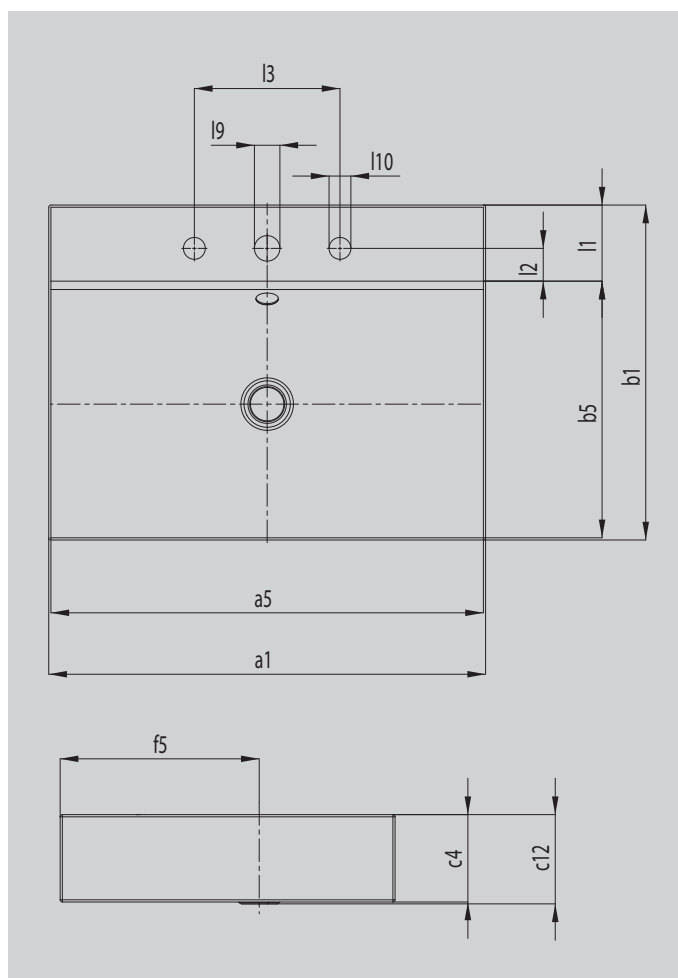

SILENIO INSET COUNTERTOP WASHBASIN

(HEIGHT OF RIM 120 MM)

- fluid and sensually modern design all at once
- optimum comfort through generous dimensioning of the washbasin
- soft, organic interior shape
- geometry allows fittings with short spout leaving ample space for washing
- together with the SILENIO bath and SCONA shower surface, they form a perfect bathroom fitted out entirely with steel enamel
- designed by Anke Salomon

Similar illustration

Model		3042
External length	a_1	600 mm
Internal length	a_5	594 mm
External width	b_1	460 mm
Internal width	b_5	353 mm
Height of rim	c_4	120 mm
Distance basin surface to bottom edge of waste hole	c_{12}	123 mm
Distance rear edge to centre of waste hole	f_5	273 mm
Depth of tap deck	l_1	105 mm
Distance tap holes to edge	l_2	45 mm
Distance external tap holes (for 3 tap holes)	l_3	200 mm
Diameter of centre tap hole	l_9	Ø 35 mm
Diameter of outside tap hole (for 3 tap holes only)	l_{10}	Ø 30 mm
Net weight		13 kg