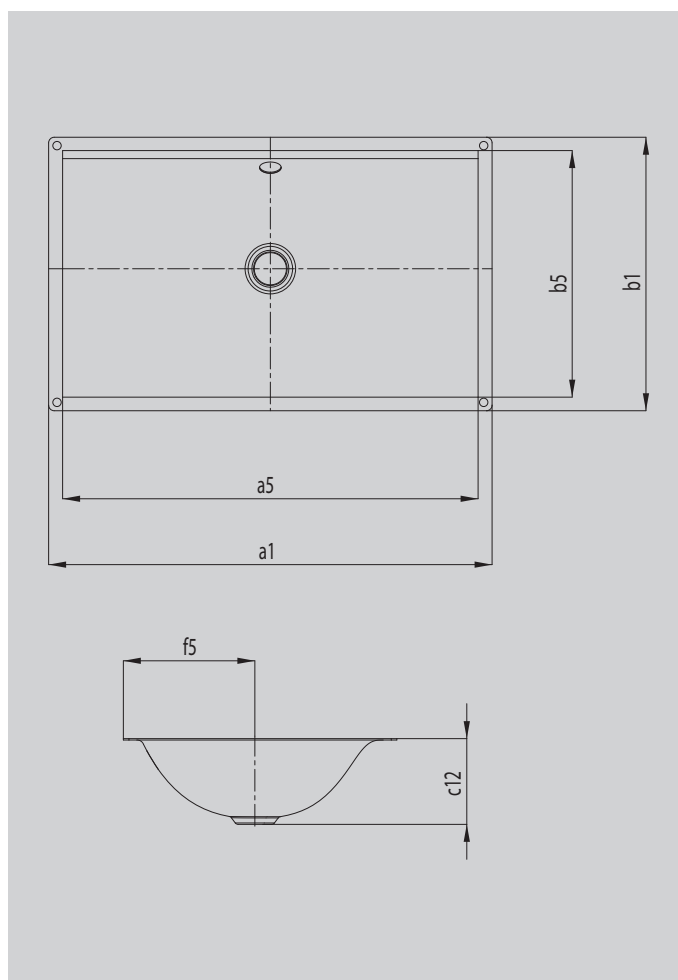

SILENIO UNDERCOUNTER WASHBASIN

- fluid and sensually modern design all at once
- optimum comfort through generous dimensioning of the washbasin
- soft, organic interior shape
- geometry allows fittings with short spout leaving ample space for washing
- together with the SILENIO bath and SCONA shower surface, they form a perfect bathroom fitted out entirely with steel enamel
- designed by Anke Salomon

Similar illustration

Model		3047
External length	a_1	634 mm
Internal length	a_5	594 mm
External width	b_1	391 mm
Internal width	b_5	353 mm
Distance basin surface to bottom edge of waste hole	c_{12}	123 mm
Distance rear edge to centre of waste hole	f_5	188 mm
Net weight		5 kg