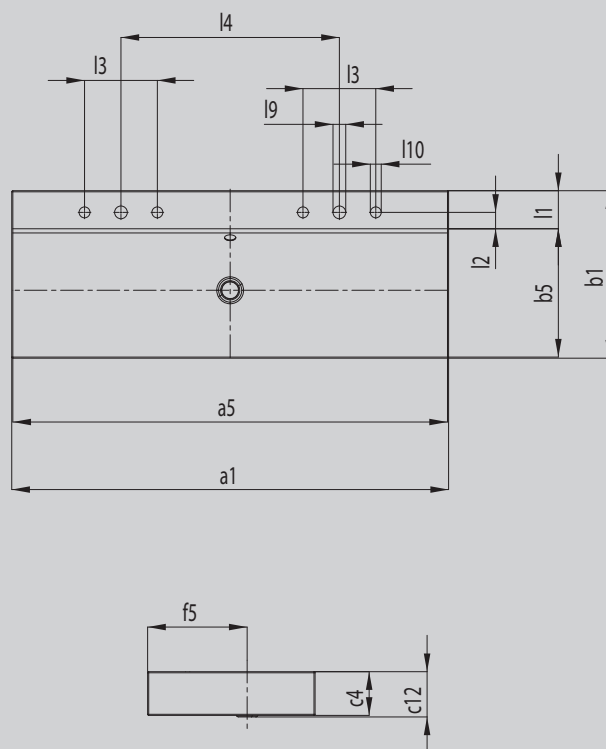

# SILENIO COUNTERTOP DOUBLE WASHBASIN

(HEIGHT OF RIM 120 MM)

- fluid and sensually modern design all at once
- optimum comfort through generous dimensioning of the washbasin
- soft, organic interior shape
- geometry allows fittings with short spout leaving ample space for washing
- together with the SILENIO bath and SCONA shower surface, they form a perfect bathroom fitted out entirely with steel enamel
- designed by Anke Salomon

Similar illustration

Model		3049
External length	$a_1$	1200 mm
Internal length	$a_5$	1194 mm
External width	$b_1$	460 mm
Internal width	$b_5$	353 mm
Height of rim	$c_1$	120 mm
Distance basin surface to bottom edge of waste hole	$c_{12}$	123 mm
Distance rear edge to centre of waste hole	$f_5$	273 mm
Depth of tap deck	$l_1$	105 mm
Distance tap holes to edge	$l_2$	45 mm
Distance external tap holes (for 3 tap holes)	$l_3$	200 mm
Distance between tap holes	$l_4$	600 mm
Diameter of centre tap hole	$l_9$	Ø 35 mm
Diameter of outside tap hole (for 3 tap holes only)	$l_{10}$	Ø 30 mm
Net weight		22 kg