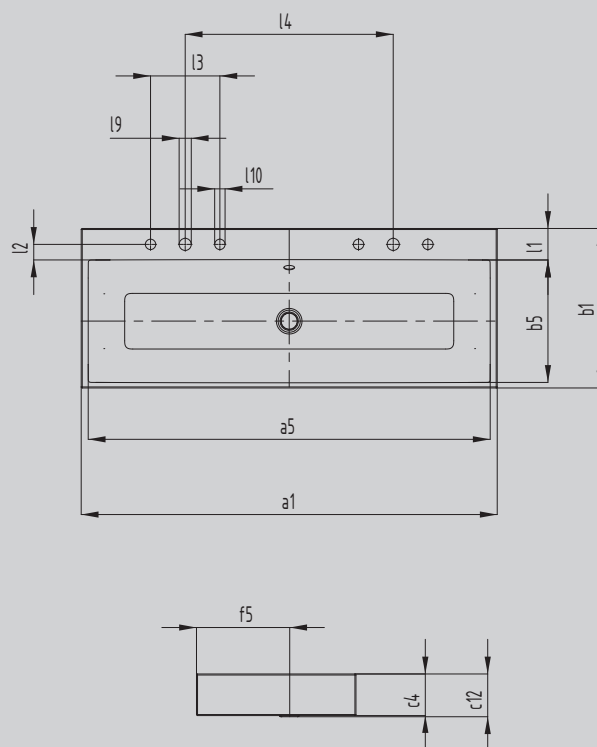

PURO COUNTERTOP TWIN WASHBASIN

(HEIGHT OF RIM 120 MM)

- elegant rectangular washbasin in a classically minimalist design
- reduced precise edges
- very generous interior dimensions
- clean and timeless lines – immortalised in long-lasting KALDEWEI steel enamel
- harmonises perfectly with the PURO bath series
- designed by Anke Salomon

Similar illustration

Model		3168
External length	a_1	1200 mm
Internal length	a_5	1160 mm
External width	b_1	460 mm
Internal width	b_5	354 mm
Height of rim	c_4	120 mm
Distance basin surface to bottom edge of waste hole	c_{12}	125 mm
Distance rear edge to centre of waste hole	f_5	268 mm
Depth of tap deck	l_1	91 mm
Distance tap holes to edge	l_2	45 mm
Distance external tap holes (for 3 tap holes)	l_3	200 mm
Distance between tap holes	l_4	600 mm
Diameter of centre tap hole	l_9	Ø 35 mm
Diameter of outside tap hole (for 3 tap holes only)	l_{10}	Ø 30 mm
Net weight		23 kg