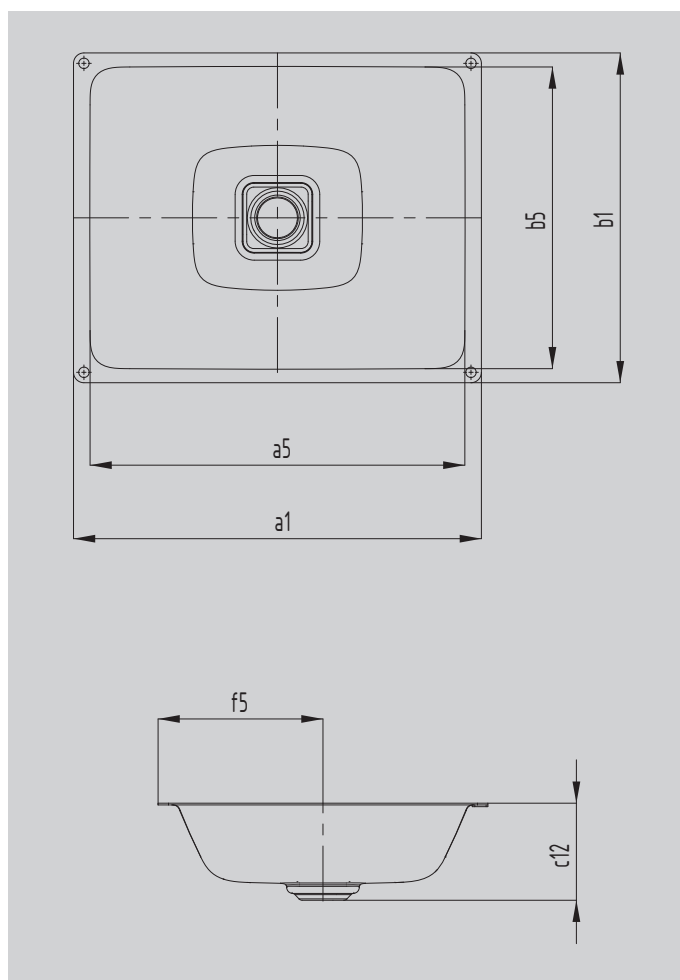

# CONO UNDERCOUNTER WASHBASIN

- washbasin with premium character exudes elegance and harmony
- optimally integrated enamelled waste accentuates the underlying geometry of the washbasin
- perfectly complements the CONO range
- unusually generous rim provides space for fittings or individual accessories

Similar illustration

Model		3078
External length	$a_1$	470 mm
Internal length	$a_5$	432 mm
External width	$b_1$	381 mm
Internal width	$b_5$	348 mm
Distance basin surface to bottom edge of waste hole	$c_{12}$	112 mm
Distance rear edge to centre of waste hole	$f_5$	191 mm
Net weight		5 kg