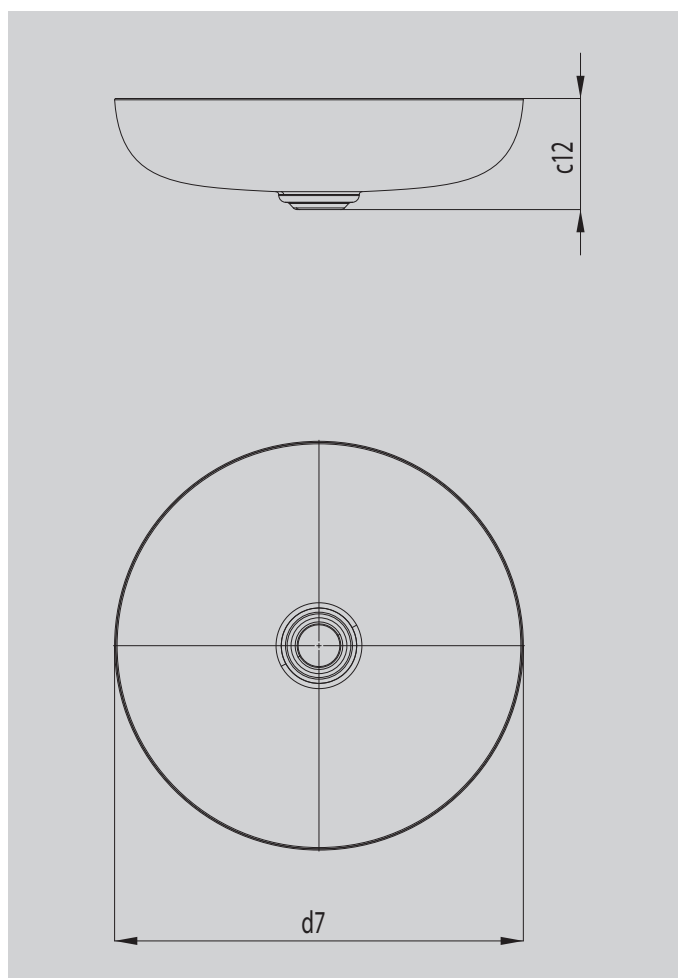

# MIENA WASHBOWL

- Premium products redefine the concept of sophisticated minimalism
- Iconic in bathroom design: ideal for combination with elegant fittings
- Versatile combination with bathtubs and shower surfaces designed for a "perfect match"
- made of KALDEWEI steel enamel – resilient and durable material matched perfectly to the design
- designed by Anke Salomon

Similar illustration

Model	3180
Distance basin surface to bottom edge of waste hole $c_{12}$	122 mm
External diameter $d_7$	450 mm
Net weight	7 kg
Diameter	450 mm