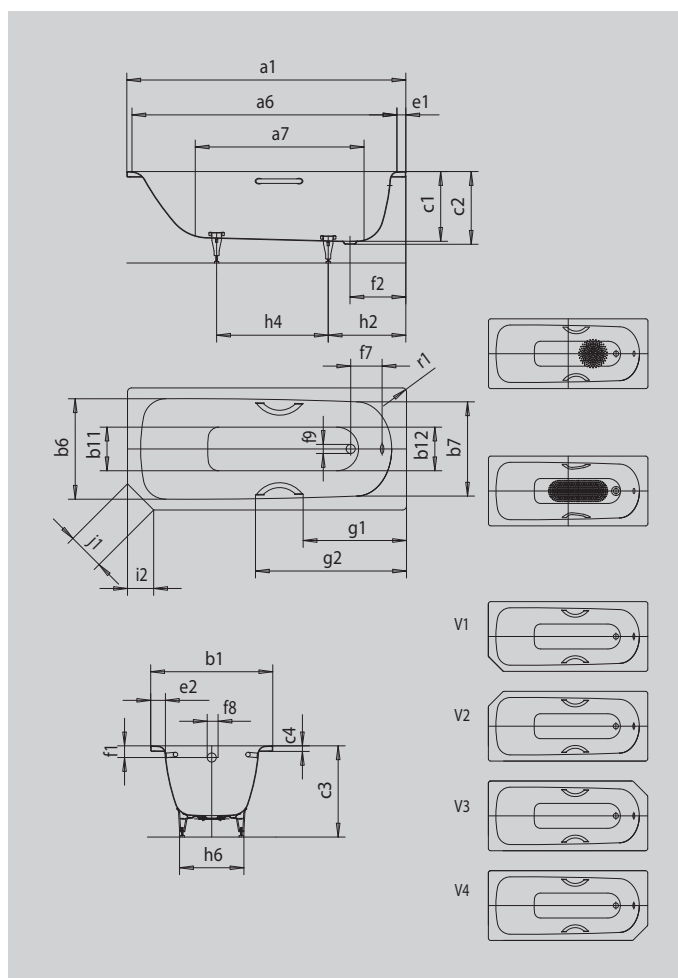

SANIFORM V1-V4

SANIFORM V1-V4 STAR

- one-seater bath with waste at foot end
- classic four-cornered model
- also available with grips
- made of KALDEWEI steel enamel
- with cut corner for optimal use of space

Similar illustration

Model		332 V2
External length	a_1	1600 mm
Internal length (top)	a_6	1430 mm
Internal length (bottom)	a_7	1050 mm
External width	b_1	700 mm
Internal width (top)	b_6 ; b_7	550; 530 mm
Internal width (bottom)	b_{11} ; b_{12}	390; 350 mm
Depth inside	c_1	400 mm
Depth incl. waste hole	c_2	410 mm
Height with feet	c_3	545 - 560 mm
Height of rim	c_4	32 mm
Width of rim (foot end; long side)	e_1 ; e_2	70; 75 mm
Distance top edge to centre of overflow hole	f_1	63 mm
Distance bath edge to centre of waste hole	f_2	310 mm
Distance centre of waste hole to centre of overflow hole	f_7	212 mm
Diameter of overflow hole	f_8	Ø 52 mm
Diameter of waste hole	f_9	Ø 52 mm
Distance bath edge (foot end) to start of grip	g_1	584 mm
Distance bath edge (foot end) to end of grip	g_2	859 mm
Distance foot end of bath edge to centre of foot	h_2	453 mm
Distance between the feet	h_4	600 mm
Width of feet max.	h_6	380 mm
Angled edge	i_2	150 mm
Length of sides	j_1	212 mm
External radius	r_1	8 mm
Water volume		93 l
Net weight		46 kg
Diameter of anti-slip		Ø 288 mm
Full anti-slip		600 x 220 mm