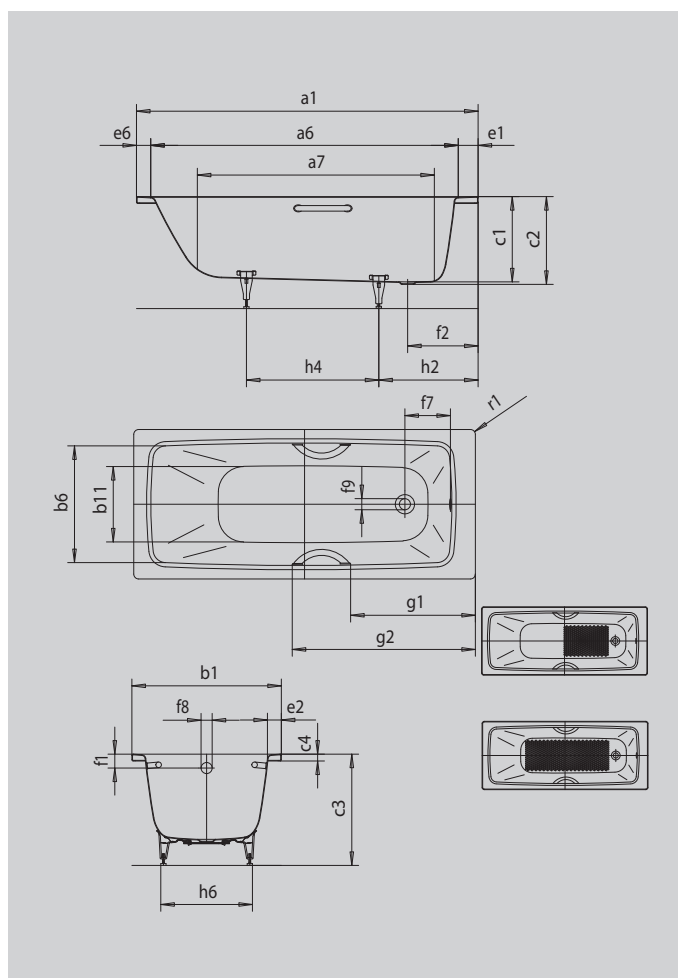

## CAYONO STAR

- one-seater bath with waste at foot end
- independent Anti-slip design
- modern rectangular bathtub with spacious interior of the tub
- also available with grips
- made of KALDEWEI steel enamel

Similar illustration

Model		747
External length	$a_1$	1500 mm
Internal length (top)	$a_6$	1310 mm
Internal length (bottom)	$a_7$	1010 mm
External width	$b_1$	700 mm
Internal width (top)	$b_6$	570 mm
Internal width (bottom)	$b_{11}$	400 mm
Depth inside	$c_1$	400 mm
Depth incl. waste hole	$c_2$	410 mm
Height with feet	$c_3$	535 - 555 mm
Height of rim	$c_4$	32 mm
Width of rim (foot end; long side; head end)	$e_1; e_2; e_6$	110; 63; 80 mm
Distance top edge to centre of overflow hole	$f_1$	65 mm
Distance bath edge to centre of waste hole	$f_2$	330 mm
Distance centre of waste hole to centre of overflow hole	$f_7$	213 mm
Diameter of overflow hole	$f_8$	Ø 52 mm
Diameter of waste hole	$f_9$	Ø 52 mm
Distance foot end of bath edge to centre of foot	$h_2$	450 mm
Distance between the feet	$h_4$	560 mm
Width of feet max.	$h_6$	435 mm
External radius	$r_1$	23 mm
Water volume		89 l
Net weight		43 kg
Anti-slip		455 x 315 mm
Full anti-slip		655 x 315 mm