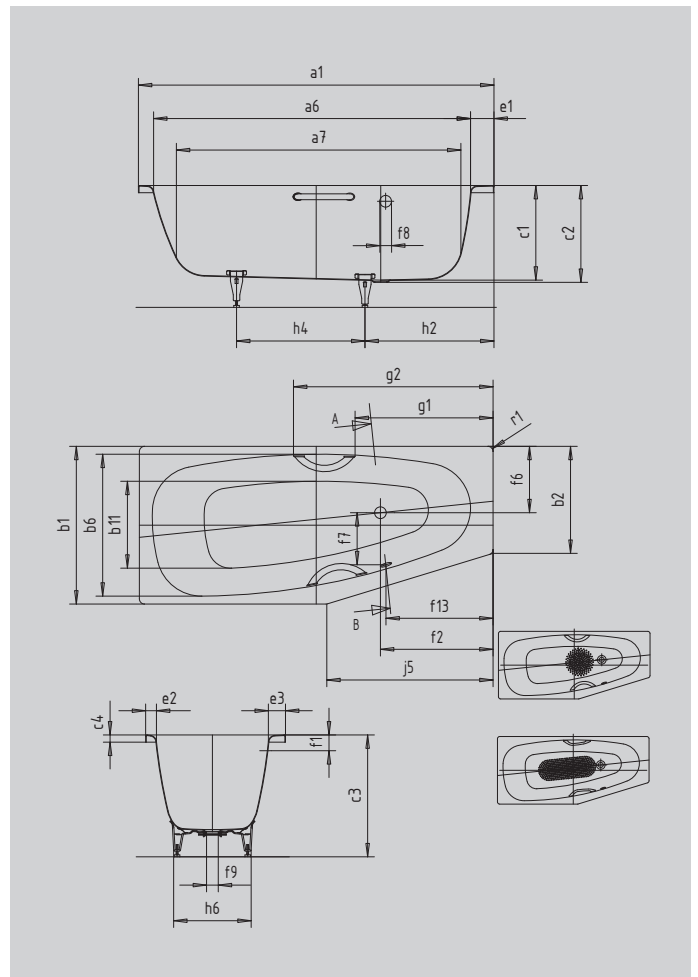

MINI RIGHT MINI STAR RIGHT

- one-seater bath with side overflow
- economic water consumption thanks to its tapering interior contours
- special shape is ideal for small bathrooms
- also available with grips
- made of KALDEWEI steel enamel

Similar illustration

Model		831
External length	a ₁	1570 mm
Internal length (top)	a ₆	1410 mm
Internal length (bottom)	a ₇	1250 mm
External width	b ₁	750 mm
External width	b ₂	500 mm
Internal width (top)	b ₆	600 mm
Internal width (bottom)	b ₁₁	360 mm
Depth inside	c ₁	420 mm
Depth incl. waste hole	c ₂	430 mm
Height with feet	c ₃	550 - 570 mm
Height of rim	c ₄	32 mm
Width of rim long side	e ₃	70 mm
Width of rim (foot end; long side)	e ₁ ; e ₂	100; 60 mm
Distance top edge to centre of overflow hole	f ₁	70 mm
Distance bath edge to centre of waste hole	f ₂	500 mm
Waste hole off-centre	f ₆	320 mm
Distance centre of waste hole to centre of overflow hole	f ₇	246 mm
Diameter of overflow hole	f ₈	Ø 52 mm
Diameter of waste hole	f ₉	Ø 52 mm
Distance bath edge to centre of overflow hole	f ₁₃	475 mm
Distance bath edge (foot end) to start of grip	g ₁	611 mm
Distance bath edge (foot end) to end of grip	g ₂	886 mm
Distance foot end of bath edge to centre of foot	h ₂	570 mm
Distance between the feet	h ₄	490 mm
Width of feet max.	h ₆	430 mm
Length of narrow side	j ₅	820 mm
External radius	r ₁	23 mm
Water volume		110 l
Net weight		52 kg
Diameter of anti-slip		Ø 288 mm
Full anti-slip		600 x 220 mm