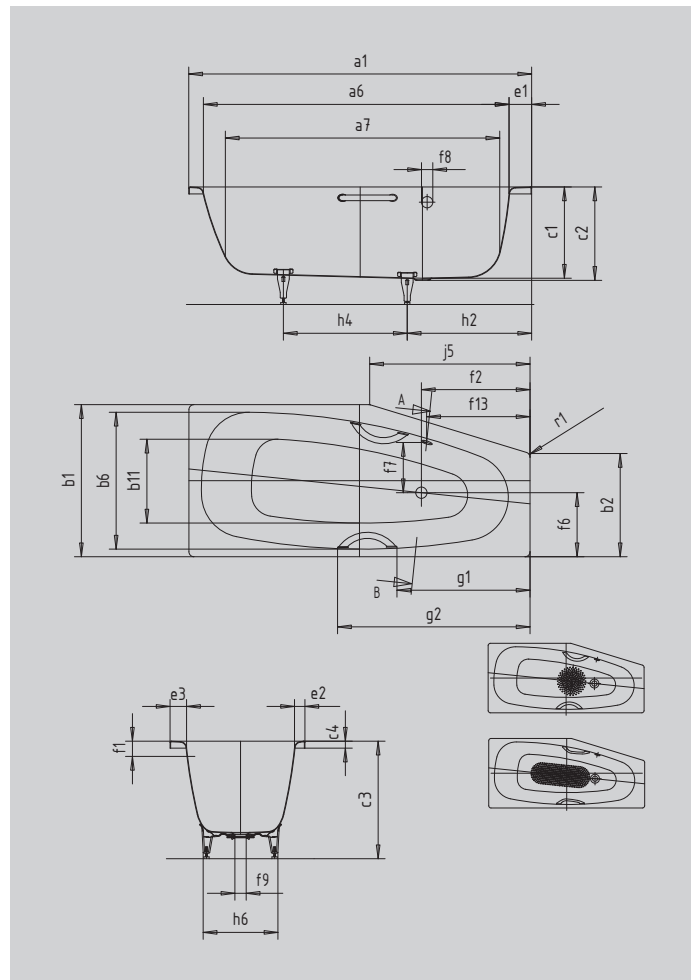

MINI LEFT MINI STAR LEFT

- one-seater bath with side overflow
- economic water consumption thanks to its tapering interior contours
- special shape is ideal for small bathrooms
- also available with grips
- made of KALDEWEI steel enamel

Similar illustration

Model		832
External length	a ₁	1570 mm
Internal length (top)	a ₆	1410 mm
Internal length (bottom)	a ₇	1250 mm
External width	b ₁	750 mm
External width	b ₂	500 mm
Internal width (top)	b ₆	600 mm
Internal width (bottom)	b ₁₁	360 mm
Depth inside	c ₁	420 mm
Depth incl. waste hole	c ₂	430 mm
Height with feet	c ₃	550 - 570 mm
Height of rim	c ₄	32 mm
Width of rim long side	e ₃	70 mm
Width of rim (foot end; long side)	e ₁ ; e ₂	100; 60 mm
Distance top edge to centre of overflow hole	f ₁	70 mm
Distance bath edge to centre of waste hole	f ₂	500 mm
Waste hole off-centre	f ₆	320 mm
Distance centre of waste hole to centre of overflow hole	f ₇	246 mm
Diameter of overflow hole	f ₈	Ø 52 mm
Diameter of waste hole	f ₉	Ø 52 mm
Distance bath edge to centre of overflow hole	f ₁₃	475 mm
Distance foot end of bath edge to centre of foot	h ₂	570 mm
Distance between the feet	h ₄	490 mm
Width of feet max.	h ₆	430 mm
Length of narrow side	j ₅	820 mm
External radius	r ₁	23 mm
Water volume		110 l
Net weight		52 kg
Diameter of anti-slip		Ø 288 mm
Full anti-slip		600 x 220 mm