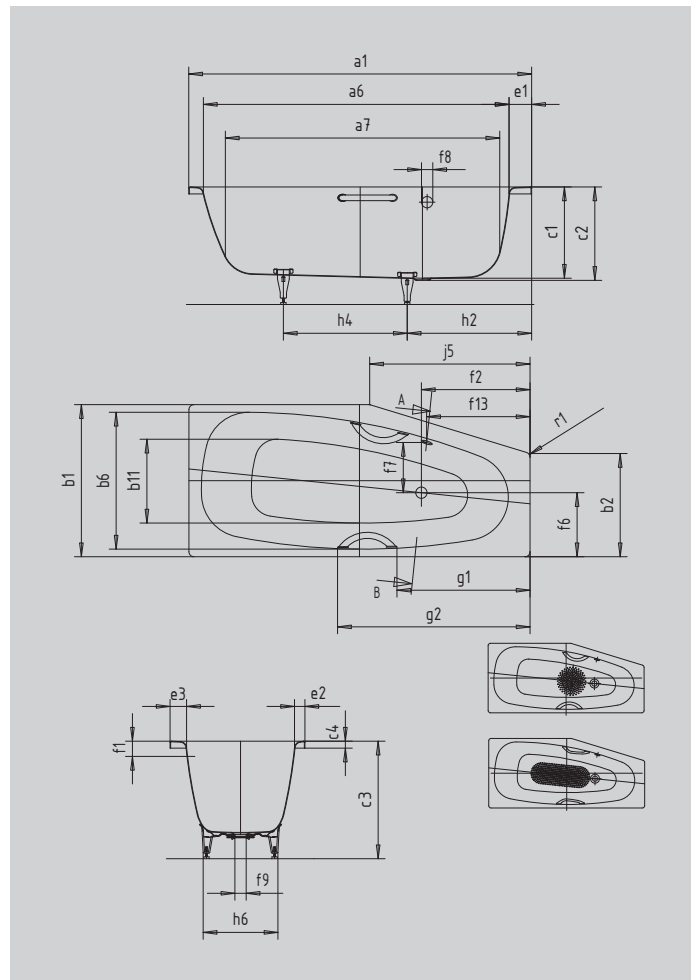

MINI LEFT MINI STAR LEFT

- one-seater bath with side overflow
- economic water consumption thanks to its tapering interior contours
- special shape is ideal for small bathrooms
- also available with grips
- made of KALDEWEI steel enamel

Similar illustration

Model		833
External length	a_1	1570 mm
Internal length (top)	a_6	1410 mm
Internal length (bottom)	a_7	1250 mm
External width	b_1	750 mm
External width	b_2	500 mm
Internal width (top)	b_6	600 mm
Internal width (bottom)	b_{11}	360 mm
Depth inside	c_1	420 mm
Depth incl. waste hole	c_2	430 mm
Height with feet	c_3	550 - 570 mm
Height of rim	c_4	32 mm
Width of rim long side	e_3	70 mm
Width of rim (foot end; long side)	$e_1; e_2$	100; 60 mm
Distance top edge to centre of overflow hole	f_1	70 mm
Distance bath edge to centre of waste hole	f_2	500 mm
Waste hole off-centre	f_6	320 mm
Distance centre of waste hole to centre of overflow hole	f_7	246 mm
Diameter of overflow hole	f_8	Ø 52 mm
Diameter of waste hole	f_9	Ø 52 mm
Distance bath edge to centre of overflow hole	f_{13}	475 mm
Distance bath edge (foot end) to start of grip	g_1	611 mm
Distance bath edge (foot end) to end of grip	g_2	886 mm
Distance foot end of bath edge to centre of foot	h_2	570 mm
Distance between the feet	h_4	490 mm
Width of feet max.	h_6	430 mm
Length of narrow side	j_5	820 mm
External radius	r_1	23 mm
Water volume		110 l
Net weight		52 kg
Diameter of anti-slip		Ø 288 mm
Full anti-slip		600 x 220 mm