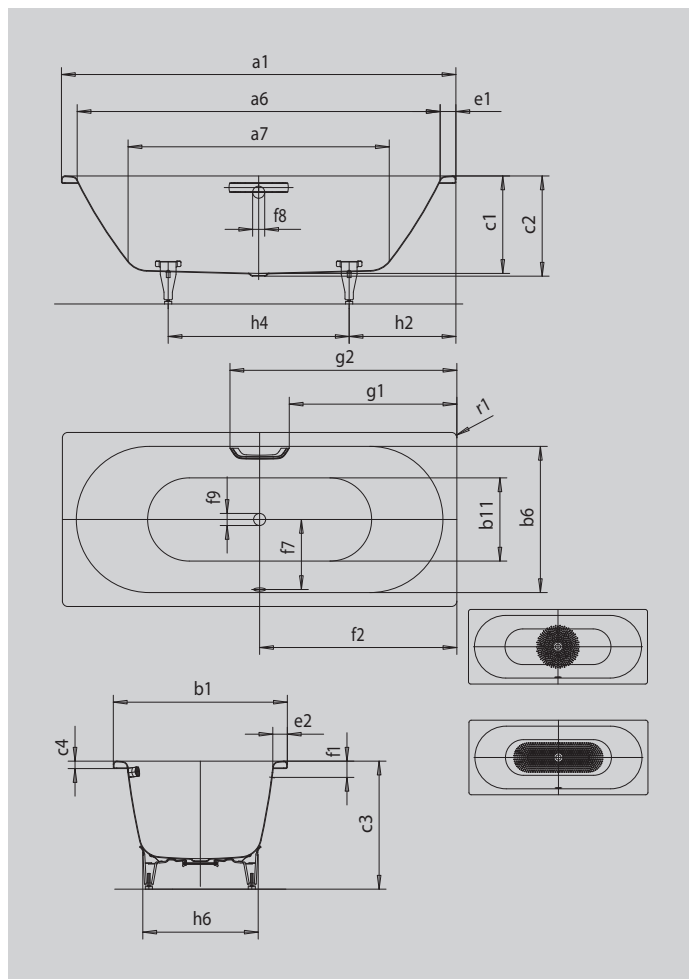

CLASSIC DUO

- minimalist simplicity and unpretentious elegance are the hallmarks of this bathtub
- classic four-corner version
- Bathing for two: two identical backrests and centrally positioned waste outlet
- made of KALDEWEI steel enamel

Similar illustration

GRIP DISCREET OPULENCE

Model		110
External length	a ₁	1800 mm
Internal length (top)	a ₆	1680 mm
Internal length (bottom)	a ₇	1230 mm
External width	b ₁	800 mm
Internal width (top)	b ₆	680 mm
Internal width (bottom)	b ₁₁	550 mm
Depth inside	c ₁	420 mm
Depth incl. waste hole	c ₂	430 mm
Height with feet	c ₃	555 - 590 mm
Height of rim	c ₄	32 mm
Width of rim (foot end; long side)	e ₁ ; e ₂	60; 60 mm
Distance top edge to centre of overflow hole	f ₁	70 mm
Distance bath edge to centre of waste hole	f ₂	900 mm
Distance centre of waste hole to centre of overflow hole	f ₇	330 mm
Diameter of overflow hole	f ₈	Ø 52 mm
Diameter of waste hole	f ₉	Ø 52 mm
Distance bath edge (foot end) to start of grip	g ₁	772 mm
Distance bath edge (foot end) to end of grip	g ₂	1028 mm
Distance foot end of bath edge to centre of foot	h ₂	600 mm
Distance between the feet	h ₄	600 mm
Width of feet max.	h ₆	540 mm
External radius	r ₁	8 mm
Water volume		158 l
Net weight		53 kg
Pedestal		5032
Diameter of anti-slip		Ø 435 mm
Full anti-slip		900 x 300 mm