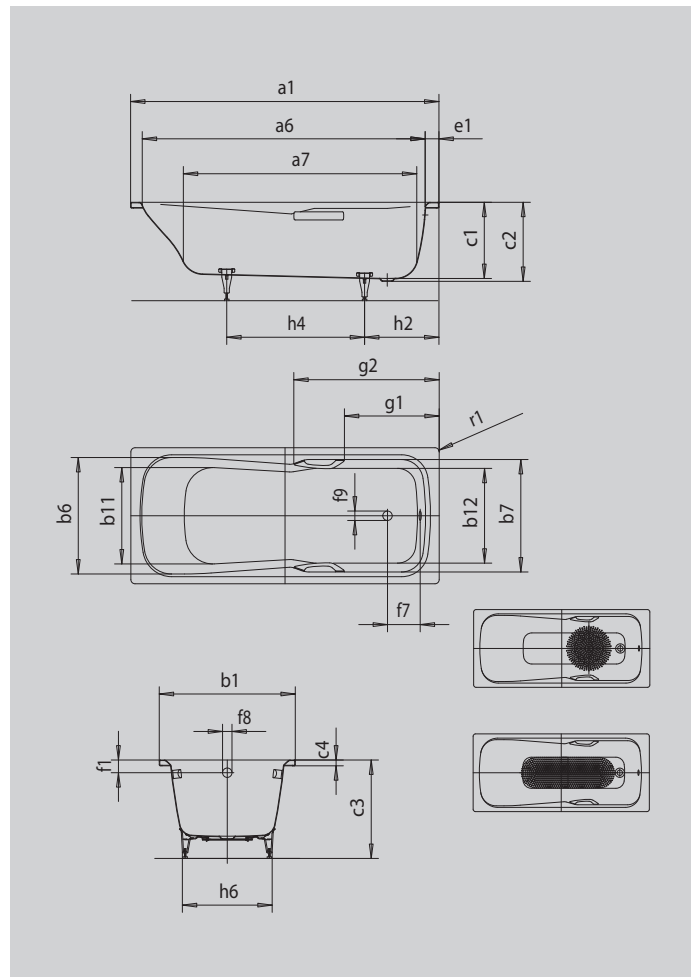

DYNA SET DYNA SET STAR

- one-seater bath with waste at foot end
- combi-bath suitable for bathing and showering
- also available with grips
- made of KALDEWEI steel enamel

Similar illustration

Model		622
External length	a ₁	1800 mm
Internal length (top)	a ₆	1565 mm
Internal length (bottom)	a ₇	1230 mm
External width	b ₁	800 mm
Internal width (top)	b ₆ ; b ₇	640; 620 mm
Internal width (bottom)	b ₁₁ ; b ₁₂	500; 520 mm
Depth inside	c ₁	420 mm
Depth incl. waste hole	c ₂	430 mm
Height with feet	c ₃	561 - 586 mm
Height of rim	c ₄	32 mm
Width of rim (foot end)	e ₁	125 mm
Distance top edge to centre of overflow hole	f ₁	70 mm
Distance bath edge to centre of waste hole	f ₂	335 mm
Distance centre of waste hole to centre of overflow hole	f ₇	206 mm
Diameter of overflow hole	f ₈	Ø 52 mm
Diameter of waste hole	f ₉	Ø 52 mm
Distance foot end of bath edge to centre of foot	h ₂	415 mm
Distance between the feet	h ₄	805 mm
Width of feet max.	h ₆	495 mm
External radius	r ₁	8 mm
Water volume		169 l
Net weight		68 kg
Diameter of anti-slip		Ø 435 mm
Full anti-slip		900 x 300 mm