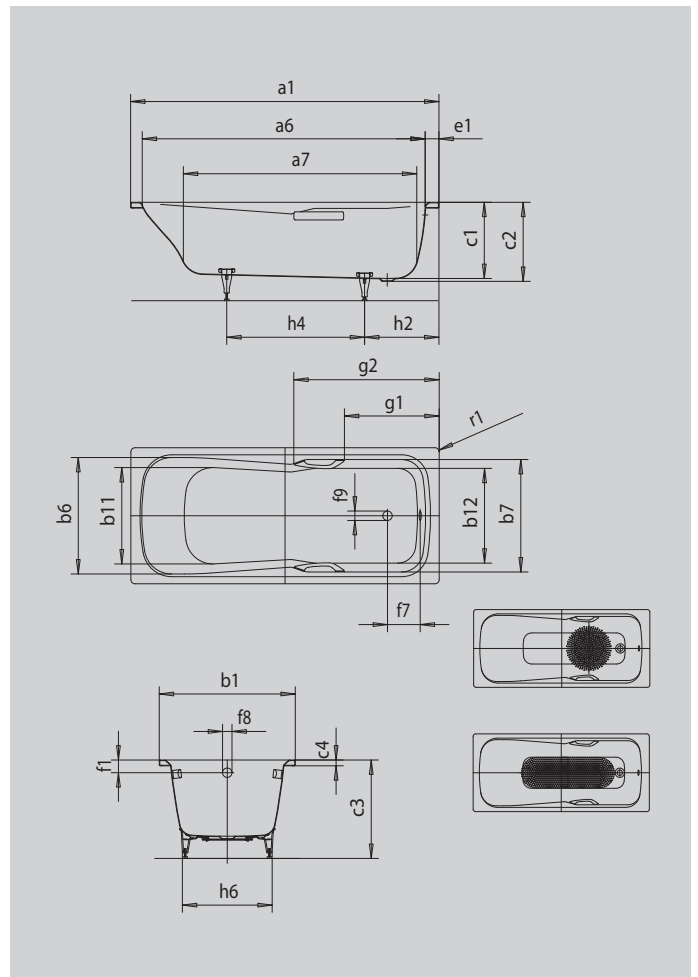

# DYNA SET DYNA SET STAR

- one-seater bath with waste at foot end
- combi-bath suitable for bathing and showering
- also available with grips
- made of KALDEWEI steel enamel

Similar illustration

Model		623
External length	a <sub>1</sub>	1800 mm
Internal length (top)	a <sub>6</sub>	1565 mm
Internal length (bottom)	a <sub>7</sub>	1230 mm
External width	b <sub>1</sub>	800 mm
Internal width (top)	b <sub>6</sub> ; b <sub>7</sub>	640; 620 mm
Internal width (bottom)	b <sub>11</sub> ; b <sub>12</sub>	500; 520 mm
Depth inside	c <sub>1</sub>	420 mm
Depth incl. waste hole	c <sub>2</sub>	430 mm
Height with feet	c <sub>3</sub>	561 - 586 mm
Height of rim	c <sub>4</sub>	32 mm
Width of rim (foot end)	e <sub>1</sub>	125 mm
Distance top edge to centre of overflow hole	f <sub>1</sub>	70 mm
Distance bath edge to centre of waste hole	f <sub>2</sub>	335 mm
Distance centre of waste hole to centre of overflow hole	f <sub>7</sub>	206 mm
Diameter of overflow hole	f <sub>8</sub>	Ø 52 mm
Diameter of waste hole	f <sub>9</sub>	Ø 52 mm
Distance bath edge (foot end) to start of grip	g <sub>1</sub>	575 mm
Distance bath edge (foot end) to end of grip	g <sub>2</sub>	850 mm
Distance foot end of bath edge to centre of foot	h <sub>2</sub>	415 mm
Distance between the feet	h <sub>4</sub>	805 mm
Width of feet max.	h <sub>6</sub>	495 mm
External radius	r <sub>1</sub>	8 mm
Water volume		169 l
Net weight		68 kg
Diameter of anti-slip		Ø 435 mm
Full anti-slip		900 x 300 mm