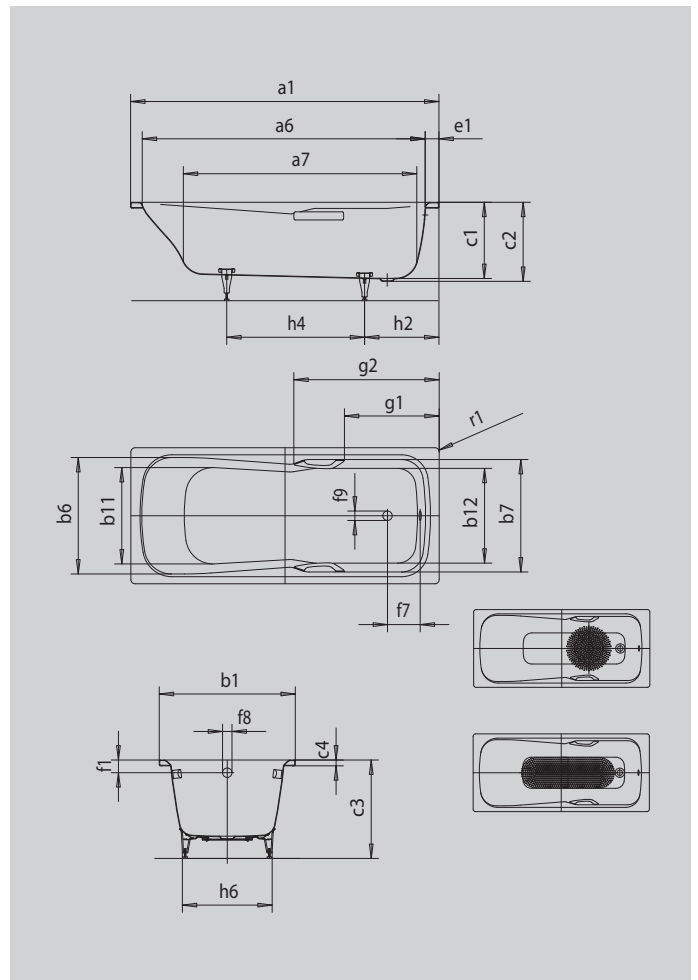

DYNA SET DYNA SET STAR

- one-seater bath with waste at foot end
- combi-bath suitable for bathing and showering
- also available with grips
- made of KALDEWEI steel enamel

Similar illustration

Model		625
External length	a ₁	1500 mm
Internal length (top)	a ₆	1340 mm
Internal length (bottom)	a ₇	1050 mm
External width	b ₁	750 mm
Internal width (top)	b ₆ ; b ₇	640; 640 mm
Internal width (bottom)	b ₁₁ ; b ₁₂	500; 520 mm
Depth inside	c ₁	420 mm
Depth incl. waste hole	c ₂	430 mm
Height with feet	c ₃	561 - 586 mm
Height of rim	c ₄	32 mm
Width of rim (foot end)	e ₁	100 mm
Distance top edge to centre of overflow hole	f ₁	70 mm
Distance bath edge to centre of waste hole	f ₂	310 mm
Distance centre of waste hole to centre of overflow hole	f ₇	206 mm
Diameter of overflow hole	f ₈	Ø 52 mm
Diameter of waste hole	f ₉	Ø 52 mm
Distance bath edge (foot end) to start of grip	g ₁	505 mm
Distance bath edge (foot end) to end of grip	g ₂	780 mm
Distance foot end of bath edge to centre of foot	h ₂	410 mm
Distance between the feet	h ₄	590 mm
Width of feet max.	h ₆	495 mm
External radius	r ₁	23 mm
Water volume		133 l
Net weight		45 kg
Diameter of anti-slip		Ø 288 mm
Full anti-slip		600 x 220 mm