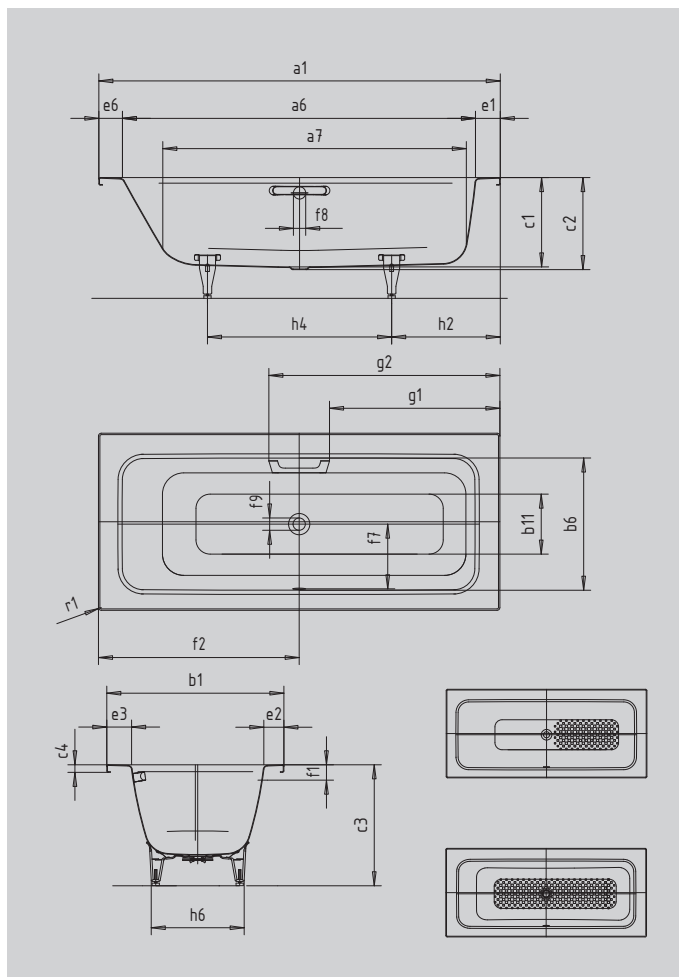

PURO SET WIDE RIGHT

- unique bathtub sensibly accommodates different needs and desires in a single solution
- clean, minimalist rectangular bathtub with reduced edges
- the centrally located waste and overflow fitting keeps the sense of balance through symmetry
- perfect match for the PURO model range
- backrest to one end provides plenty of space for sitting or relaxed bathing
- steep sides ensure a generously dimensioned interior allowing freedom of movement thanks to the centrally positioned waste
- the reduced depth makes it easier to get in and out of the tub and saves on water consumption.

Similar illustration

GRIP ELEGANT PURISM

Model		667
External length	a ₁	1700 mm
Internal length (top)	a ₆	1495 mm
Internal length (bottom)	a ₇	1300 mm
External width	b ₁	750 mm
Internal width (top)	b ₆	560 mm
Internal width (bottom)	b ₁₁	435 mm
Depth inside	c ₁	380 mm
Depth incl. waste hole	c ₂	390 mm
Height with feet	c ₃	520 - 553 mm
Height of rim	c ₄	32 mm
Width of rim long side	e ₃	105 mm
Width of rim (foot end; long side; head end)	e ₁ ; e ₂ ; e ₆	105; 85; 100 mm
Distance top edge to centre of overflow hole	f ₁	70 mm
Distance bath edge to centre of waste hole	f ₂	850 mm
Distance centre of waste hole to centre of overflow hole	f ₇	270 mm
Diameter of overflow hole	f ₈	Ø 52 mm
Diameter of waste hole	f ₉	Ø 52 mm
Distance bath edge (foot end) to start of grip	g ₁	722 mm
Distance bath edge (foot end) to end of grip	g ₂	978 mm
Distance foot end of bath edge to centre of foot	h ₂	398 mm
Distance between the feet	h ₄	754 mm
Width of feet max.	h ₆	393 mm
External radius	r ₁	12 mm
Water volume		93 l
Net weight		50 kg
Anti-slip		540 x 252 mm
Full anti-slip		1020 x 252 mm