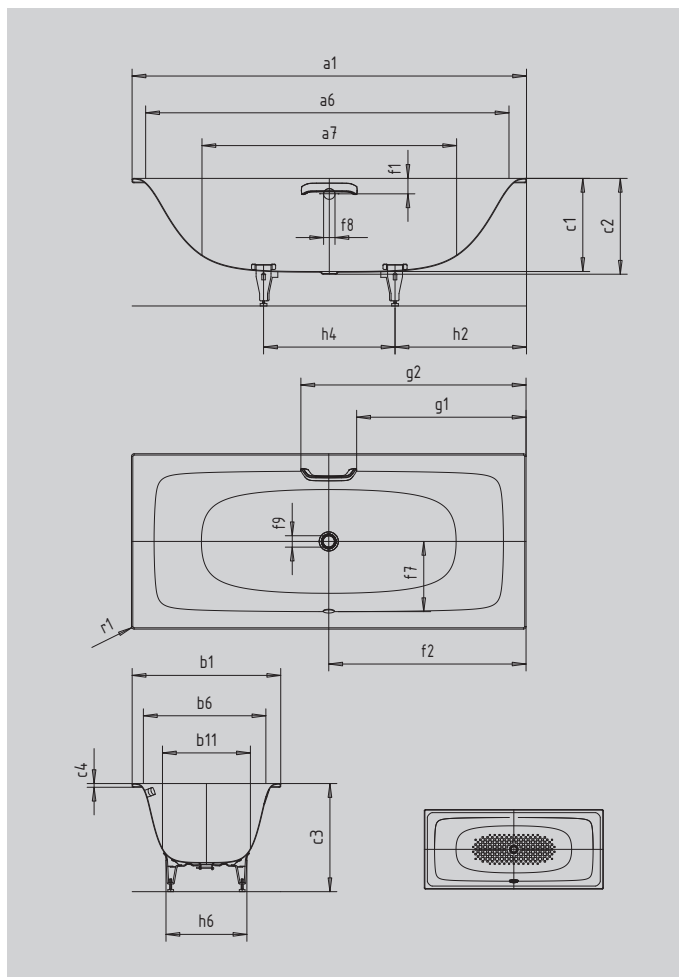

# SILENIO

- flowing form integrates harmoniously in your bathroom
- its ergonomically fluid interior is designed for relaxed bathing
- also available with grip on one side
- bathing with a friend: two identical back rests and centrally positioned waste
- made of KALDEWEI steel enamel
- designed by Anke Salomon

## GRIP DISCREET OPULENCE

Model		674
External length	a <sub>1</sub>	1700 mm
Internal length (top)	a <sub>6</sub>	1576 mm
Internal length (bottom)	a <sub>7</sub>	1112 mm
External width	b <sub>1</sub>	750 mm
Internal width (top)	b <sub>6</sub>	626 mm
Internal width (bottom)	b <sub>11</sub>	423 mm
Depth inside	c <sub>1</sub>	400 mm
Depth incl. waste hole	c <sub>2</sub>	410 mm
Height with feet	c <sub>3</sub>	544 - 583 mm
Height of rim	c <sub>4</sub>	20 mm
Distance top edge to centre of overflow hole	f <sub>1</sub>	70 mm
Distance bath edge to centre of waste hole	f <sub>2</sub>	850 mm
Distance centre of waste hole to centre of overflow hole	f <sub>7</sub>	293 mm
Diameter of overflow hole	f <sub>8</sub>	Ø 52 mm
Diameter of waste hole	f <sub>9</sub>	Ø 52 mm
Distance bath edge (foot end) to start of grip	g <sub>1</sub>	722 mm
Distance bath edge (foot end) to end of grip	g <sub>2</sub>	978 mm
Distance foot end of bath edge to centre of foot	h <sub>2</sub>	566 mm
Distance between the feet	h <sub>4</sub>	568 mm
Width of feet max.	h <sub>6</sub>	340 mm
External radius	r <sub>1</sub>	12 mm
Water volume		96 l
Net weight		44 kg
Full anti-slip		780 x 252 mm