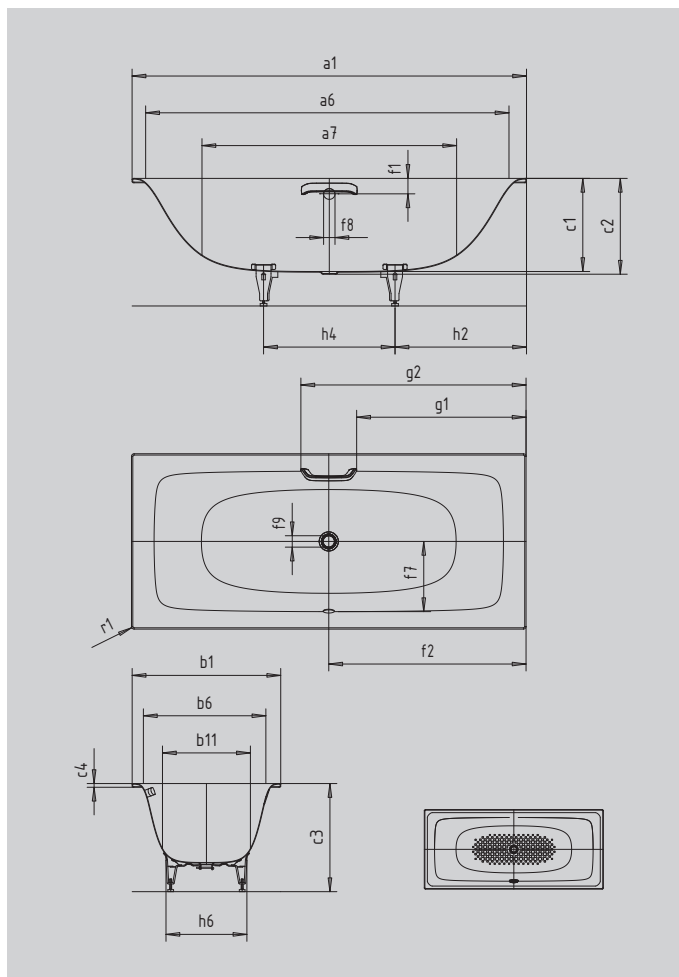

# SILENIO

- flowing form integrates harmoniously in your bathroom
- its ergonomically fluid interior is designed for relaxed bathing
- also available with grip on one side
- bathing with a friend: two identical back rests and centrally positioned waste
- made of KALDEWEI steel enamel
- designed by Anke Salomon

## GRIP DISCREET OPULENCE

Model		676
External length	a <sub>1</sub>	1800 mm
Internal length (top)	a <sub>6</sub>	1676 mm
Internal length (bottom)	a <sub>7</sub>	1162 mm
External width	b <sub>1</sub>	800 mm
Internal width (top)	b <sub>6</sub>	676 mm
Internal width (bottom)	b <sub>11</sub>	473 mm
Depth inside	c <sub>1</sub>	425 mm
Depth incl. waste hole	c <sub>2</sub>	435 mm
Height with feet	c <sub>3</sub>	570 - 605 mm
Height of rim	c <sub>4</sub>	20 mm
Distance top edge to centre of overflow hole	f <sub>1</sub>	70 mm
Distance bath edge to centre of waste hole	f <sub>2</sub>	900 mm
Distance centre of waste hole to centre of overflow hole	f <sub>7</sub>	320 mm
Diameter of overflow hole	f <sub>8</sub>	Ø 52 mm
Diameter of waste hole	f <sub>9</sub>	Ø 52 mm
Distance bath edge (foot end) to start of grip	g <sub>1</sub>	772 mm
Distance bath edge (foot end) to end of grip	g <sub>2</sub>	1028 mm
Distance foot end of bath edge to centre of foot	h <sub>2</sub>	595 mm
Distance between the feet	h <sub>4</sub>	610 mm
Width of feet max.	h <sub>6</sub>	360 mm
External radius	r <sub>1</sub>	12 mm
Water volume		140 l
Net weight		50 kg
Full anti-slip		828 x 300 mm