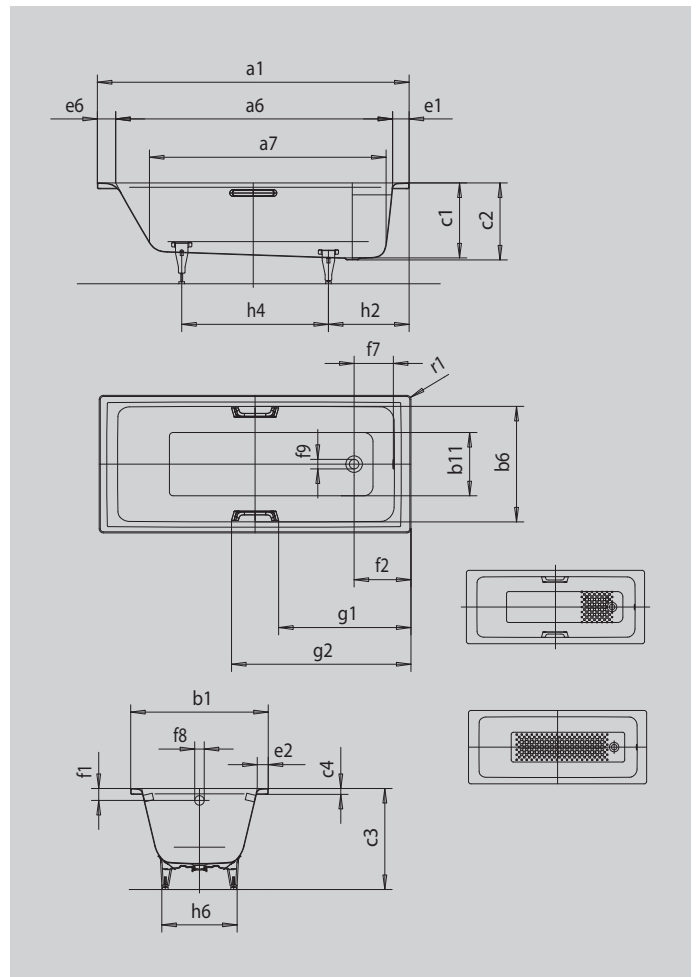

PURO PURO STAR

- straightlined, purist design
- classic four-cornered model
- one-seater bath with waste at foot end
- perfect match for the PURO model range
- made of KALDEWEI steel enamel

Similar illustration

GRIP ELEGANT PURISM

Model		685
External length	a ₁	1600 mm
Internal length (top)	a ₆	1410 mm
Internal length (bottom)	a ₇	1180 mm
External width	b ₁	700 mm
Internal width (top)	b ₆	580 mm
Internal width (bottom)	b ₁₁	410 mm
Depth inside	c ₁	410 mm
Depth incl. waste hole	c ₂	420 mm
Height with feet	c ₃	552 - 572 mm
Height of rim	c ₄	32 mm
Width of rim (foot end; long side; head end)	e _i ; e ₂ ; e ₆	90; 60; 100 mm
Distance top edge to centre of overflow hole	f ₁	65 mm
Distance bath edge to centre of waste hole	f ₂	310 mm
Distance centre of waste hole to centre of overflow hole	f ₇	214 mm
Diameter of overflow hole	f ₈	Ø 52 mm
Diameter of waste hole	f ₉	Ø 52 mm
Distance bath edge (foot end) to start of grip	g ₁	671 mm
Distance bath edge (foot end) to end of grip	g ₂	929 mm
Distance foot end of bath edge to centre of foot	h ₂	435 mm
Distance between the feet	h ₄	705 mm
Width of feet max.	h ₆	410 mm
External radius	r ₁	8 mm
Water volume		105 l
Net weight		46 kg
Anti-slip		300 x 300 mm
Full anti-slip		708 x 252 mm