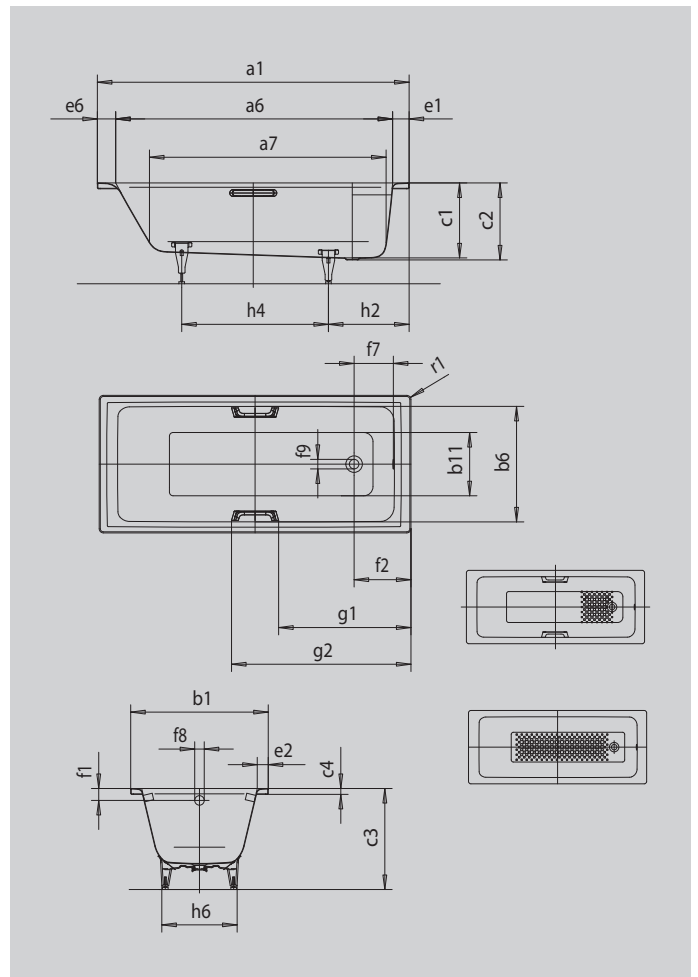

PURO PURO STAR

- straightlined, purist design
- classic four-cornered model
- one-seater bath with waste at foot end
- perfect match for the PURO model range
- made of KALDEWEI steel enamel

Similar illustration

GRIP ELEGANT PURISM

Model		696
External length	a ₁	1900 mm
Internal length (top)	a ₆	1710 mm
Internal length (bottom)	a ₇	1480 mm
External width	b ₁	900 mm
Internal width (top)	b ₆	770 mm
Internal width (bottom)	b ₁₁	615 mm
Depth inside	c ₁	410 mm
Depth incl. waste hole	c ₂	420 mm
Height with feet	c ₃	546 - 554 mm
Height of rim	c ₄	32 mm
Width of rim (foot end; long side; head end)	e ₁ ; e ₂ ; e ₆	90; 65; 100 mm
Distance top edge to centre of overflow hole	f ₁	65 mm
Distance bath edge to centre of waste hole	f ₂	310 mm
Distance centre of waste hole to centre of overflow hole	f ₇	214 mm
Diameter of overflow hole	f ₈	Ø 52 mm
Diameter of waste hole	f ₉	Ø 52 mm
Distance foot end of bath edge to centre of foot	h ₂	395 mm
Distance between the feet	h ₄	945 mm
Width of feet max.	h ₆	630 mm
External radius	r ₁	23 mm
Water volume		232 l
Net weight		65 kg
Anti-slip		396 x 396 mm
Full anti-slip		1116 x 396 mm