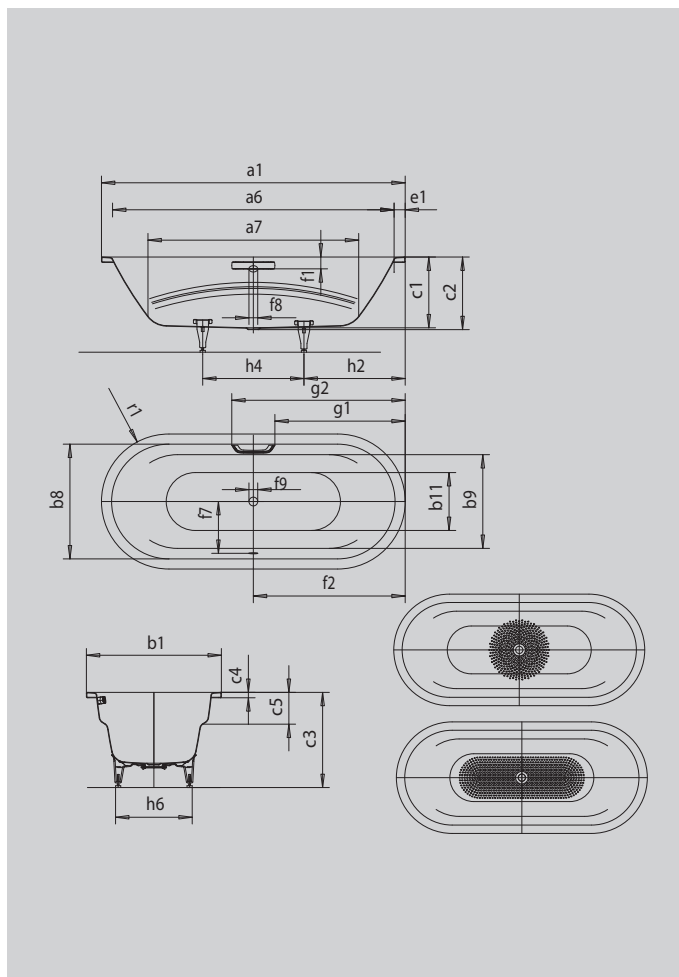

VAIO DUO OVAL

- bathing with a friend: two identical back rests and centrally positioned waste
- with integrated arm rests
- made of KALDEWEI steel enamel

Similar illustration

GRIP DISCREET OPULENCE

Model		951
External length	a ₁	1800 mm
Internal length (top)	a ₆	1680 mm
Internal length (bottom)	a ₇	1248 mm
External width	b ₁	800 mm
Internal width (bottom)	b ₁₁	496 mm
Internal width bathing area (with; without armrest)	b ₈ ; b ₉	680; 555 mm
Depth inside	c ₁	420 mm
Depth incl. waste hole	c ₂	430 mm
Height with feet	c ₃	550 - 590 mm
Height of rim	c ₄	32 mm
Armrest depth	c ₅	180 mm
Width of rim (foot end)	e ₁	60 mm
Distance top edge to centre of overflow hole	f ₁	70 mm
Distance bath edge to centre of waste hole	f ₂	900 mm
Distance centre of waste hole to centre of overflow hole	f ₇	332 mm
Diameter of overflow hole	f ₈	Ø 52 mm
Diameter of waste hole	f ₉	Ø 52 mm
Distance bath edge (foot end) to start of grip	g ₁	772 mm
Distance bath edge (foot end) to end of grip	g ₂	1028 mm
Distance foot end of bath edge to centre of foot	h ₂	600 mm
Distance between the feet	h ₄	600 mm
Width of feet max.	h ₆	455 mm
External radius	r ₁	400 mm
Water volume		155 l
Net weight		50 kg
Diameter of anti-slip		Ø 435 mm
Full anti-slip		900 x 300 mm