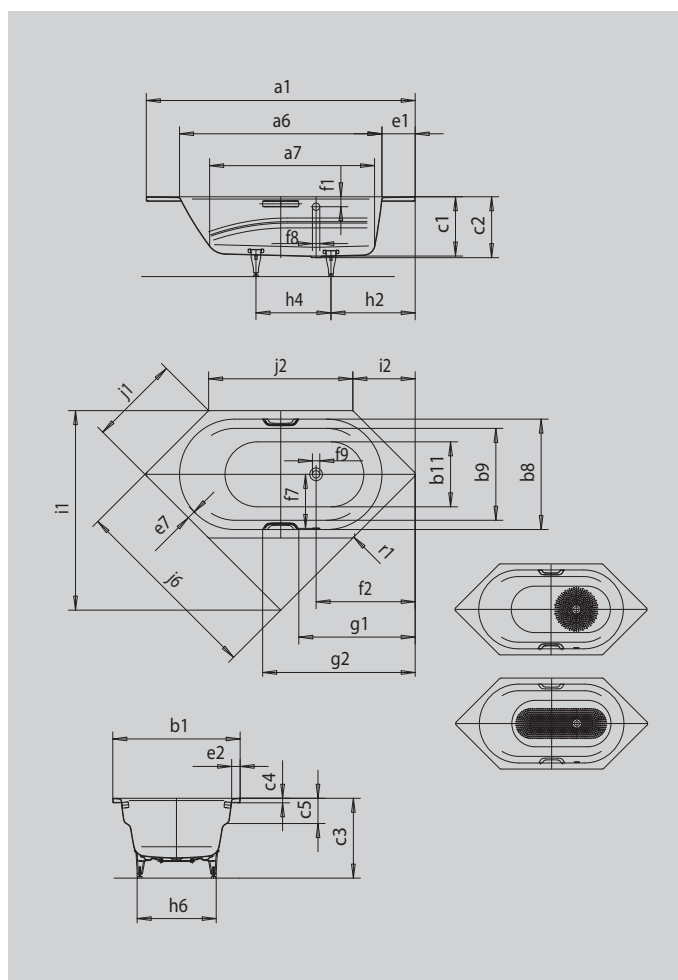

# VAIO 6 VAIO 6 STAR

- one-seater bath with side overflow, generous width and integrated arm rests
- diverse installation possibilities, also corner installation
- also available with grips
- made of KALDEWEI steel enamel

## GRIP DISCREET OPULENCE

Model		958
External length	$a_1$	1900 mm
Internal length (top)	$a_6$	1430 mm
Internal length (bottom)	$a_7$	1165 mm
External width	$b_1$	900 mm
Internal width (bottom)	$b_{11}$	600 mm
Internal width bathing area (with; without armrest)	$b_8; b_9$	780; 650 mm
Depth inside	$c_1$	420 mm
Depth incl. waste hole	$c_2$	430 mm
Height with feet	$c_3$	555 - 585 mm
Height of rim	$c_4$	32 mm
Armrest depth	$c_5$	178 mm
Width of rim side	$e_7$	58 mm
Width of rim (foot end; long side)	$e_1; e_2$	235; 60 mm
Distance top edge to centre of overflow hole	$f_1$	70 mm
Distance bath edge to centre of waste hole	$f_2$	700 mm
Distance centre of waste hole to centre of overflow hole	$f_7$	380 mm
Diameter of overflow hole	$f_8$	Ø 52 mm
Diameter of waste hole	$f_9$	Ø 52 mm
Distance foot end of bath edge to centre of foot	$h_2$	595 mm
Distance between the feet	$h_4$	530 mm
Width of feet max.	$h_6$	575 mm
Installation dimension	$i_1$	1409 mm
Angled edge	$i_2$	440 mm
Side length	$j_6$	1357 mm
Length of sides	$j_1; j_2$	636; 1019 mm
External radius	$r_1$	23 mm
Water volume		145 l
Net weight		47 kg
Diameter of anti-slip		Ø 435 mm
Full anti-slip		900 x 300 mm