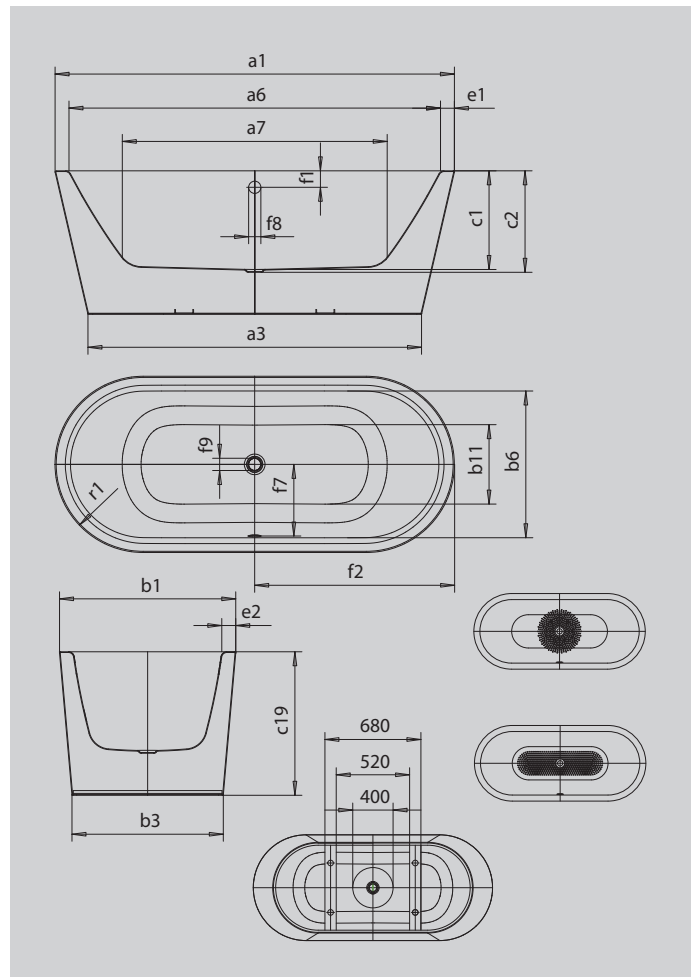

MEISTERSTÜCK CLASSIC DUO OVAL

- freestanding bathtub with seamless enamelled panelling blends into a monolithic symphony made of KALDEWEI steel enamel
- archetypal design with oval contours and a stunning conical exterior appeals anywhere in the room. The distinctly narrow edge lends the bath a uniquely harmonious aesthetic
- two gently sloping backrests and the central waste and overflow fitting ensure relaxed bathing with a partner
- the Meisterstück is available with optional extras such as easy-clean finish for unrivalled hygiene and the KALDEWEI COMFORT LEVEL waste and overflow fitting

Similar illustration

Model		1111
External length	a_1	1800 mm
External length (bottom)	a_3	1518 mm
Internal length (top)	a_6	1680 mm
Internal length (bottom)	a_7	1230 mm
External width	b_1	800 mm
External width (bottom)	b_3	693 mm
Internal width (top)	b_6	680 mm
Internal width (bottom)	b_{11}	550 mm
Depth inside	c_1	420 mm
Depth incl. waste hole	c_2	430 mm
Height of bath	c_{19}	610 mm
Width of rim (foot end; long side)	$e_1; e_2$	60; 60 mm
Distance top edge to centre of overflow hole	f_1	70 mm
Distance bath edge to centre of waste hole	f_2	900 mm
Distance centre of waste hole to centre of overflow hole	f_7	330 mm
Diameter of overflow hole	f_8	Ø 52 mm
Diameter of waste hole	f_9	Ø 52 mm
External radius	r_1	400 mm
Fill fitting connection		1/2"
Waste connection diameter		Ø 40/50
Water volume		158 l
Net weight		139 kg
Diameter of anti-slip		Ø 435 mm
Full anti-slip		900 x 300 mm