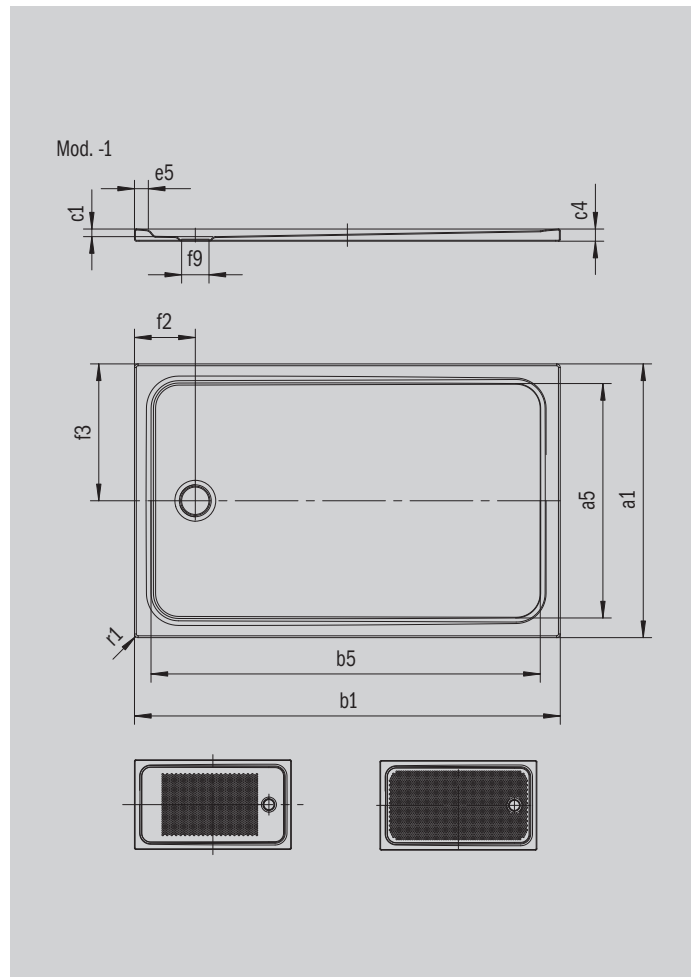

CAYONOPLAN

- floor-level shower
- classic design with inner contour
- perfect match for the CAYONO model range
- large standing area with central waste at short side
- made of KALDEWEI steel enamel

Similar illustration

Model 2270	KA 90 horizontal	KA 90 flat	KA 90 vertical
Total height	105	85	49
Fitting height	80	60	80

ANTISLIP
SECURE⁺

Model		2270
External length	a_1	750 mm
Internal length	a_5	640 mm
External width	b_1	1500 mm
Internal width	b_5	1390 mm
Depth inside	c_1	25 mm
Height of rim	c_4	40 mm
Width of rim	e_5	50 mm
Diameter of waste hole	f_9	Ø 90 mm
Distance bath edge to centre of waste hole	f_2, f_3	200; 375 mm
External radius	r_1	12 mm
Net weight		29 kg
Anti-slip		395 x 855 mm
Full anti-slip		575 x 1335 mm
ANTI-SLIP SECURE PLUS		full base