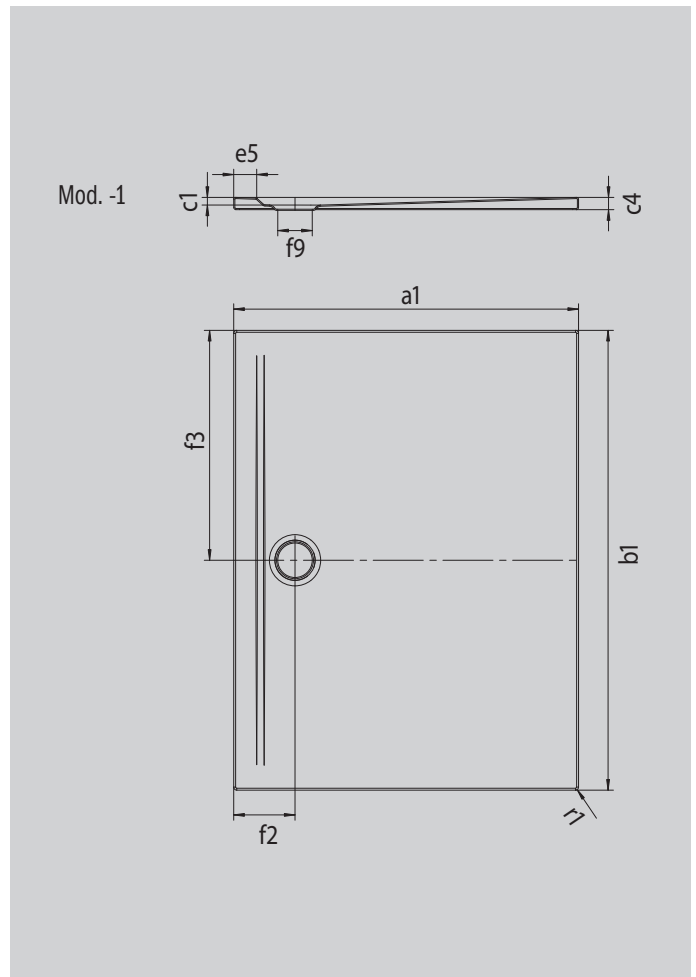

# SUPERPLAN ZERO

- accessible from three sides without steps
- waste especially close to the wall and an even slope for a consistently level surface
- generous design, seamless transitions for small and large bathrooms
- clear edges and sharp corner radii for minimum joints and a uniform look
- low installation height for easy, floor-level installation – also for large formats

Similar illustration

Model 1582	KA 90 horizontal	KA 90 flat	KA 90 vertical
Total height	100	80	37
Fitting height	80	60	80

ANTISLIP  
**SECURE** <sup>+</sup>

Model		1582
External length	$a_1$	700 mm
External width	$b_1$	1500 mm
Depth inside	$c_1$	20 mm
Height of rim	$c_4$	32 mm
Height with low-profile support	$c_{16}$	37 mm
Width of rim	$e_5$	60 mm
Diameter of waste hole	$f_9$	Ø 90 mm
Distance bath edge to centre of waste hole	$f_2; f_3$	160; 750 mm
External radius	$r_1$	8 mm
Net weight		27 kg
ANTI-SLIP SECURE PLUS		full base