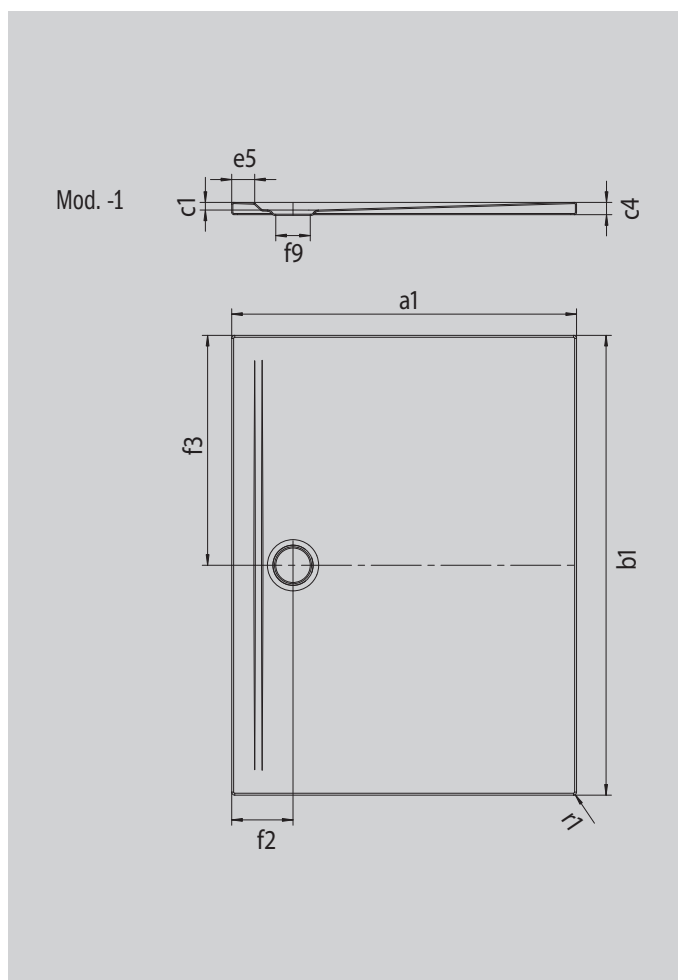

# SUPERPLAN ZERO

- accessible from three sides without steps
- waste especially close to the wall and an even slope for a consistently level surface
- generous design, seamless transitions for small and large bathrooms
- clear edges and sharp corner radii for minimum joints and a uniform look
- low installation height for easy, floor-level installation – also for large formats

Similar illustration

Model 1604	KA 90 horizontal	KA 90 flat	KA 90 vertical
Total height	100	80	49
Fitting height	80	60	80

ANTISLIP  
**SECURE** <sup>+</sup>

Model		1604
External length	$a_1$	700 mm
External width	$b_1$	1700 mm
Depth inside	$c_1$	20 mm
Height of rim	$c_4$	32 mm
Width of rim	$e_5$	60 mm
Diameter of waste hole	$f_9$	Ø 90 mm
Distance bath edge to centre of waste hole	$f_2; f_3$	160; 850 mm
External radius	$r_1$	8 mm
Net weight		31 kg
ANTI-SLIP SECURE PLUS		full base