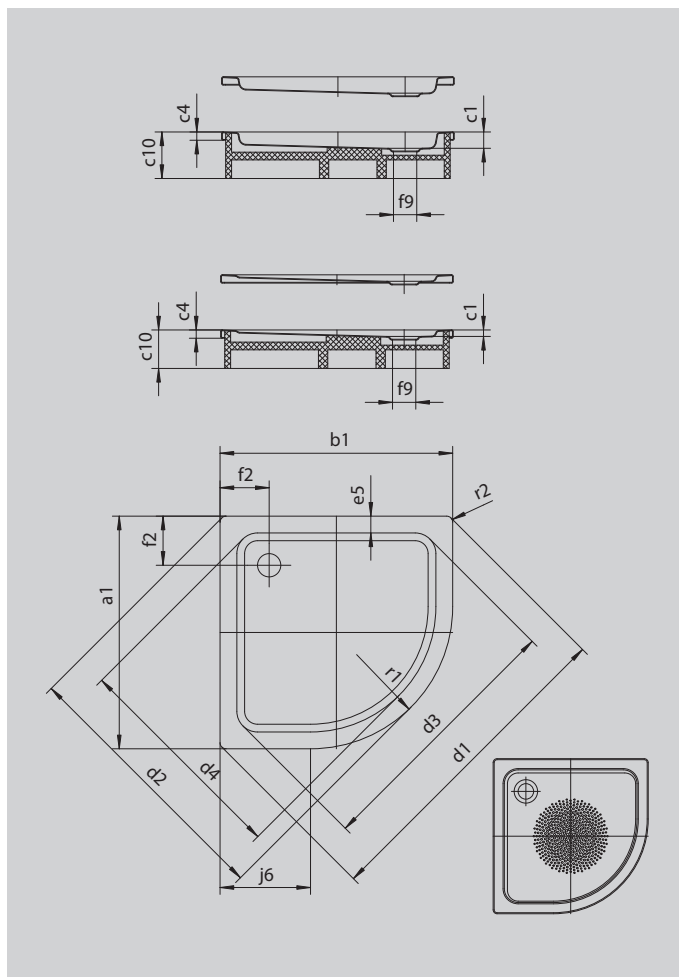

# ARRONDO

- quad shower tray with minimalist contours
- generous standing area with lots of room to move when showering
- space-saving shape
- 55 cm radius
- made of KALDEWEI steel enamel
- flush-fitting recessed waste cover (only in combination with the KA 90 waste fittings)

Similar illustration

Model 871	KA 90 horizontal	KA 90 flat	KA 90 vertical
<b>Total height</b>	145	125	49
<b>Fitting height</b>	80	60	80

Model		871
External length	$a_1$	900 mm
External width	$b_1$	900 mm
Depth inside	$c_1$	65 mm
Height of rim	$c_4$	32 mm
Height with support	$c_{10}$	160 mm
Width across corners - external length	$d_1$	1254 mm
Width across corners - external width	$d_2$	1035 mm
Width across corners - internal length	$d_3$	1023 mm
Width across corners - internal width	$d_4$	855 mm
Width of rim	$e_5$	65 mm
Distance bath edge to centre of waste hole	$f_2$	190 mm
Diameter of waste hole	$f_9$	Ø 90 mm
Side length	$j_6$	350 mm
External radius	$r_1$	550 mm
External radius	$r_2$	23 mm
Net weight		22 kg
Diameter of anti-slip		Ø 435 mm