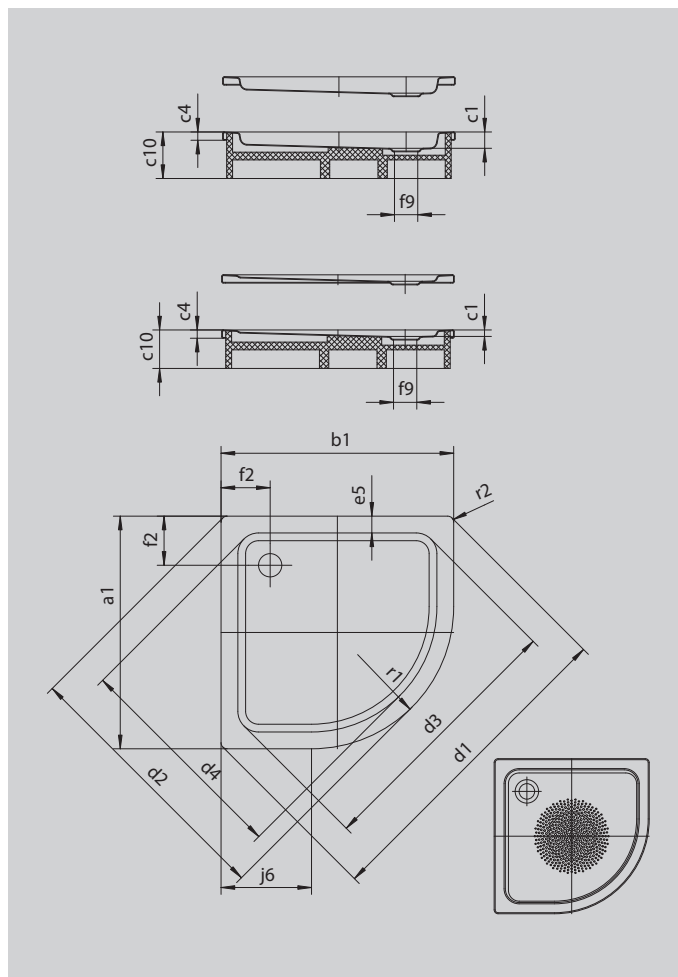

ARRONDO

- quad shower tray with minimalist contours
- generous standing area with lots of room to move when showering
- space-saving shape
- 55 cm radius
- made of KALDEWEI steel enamel
- flush-fitting recessed waste cover (only in combination with the KA 90 waste fittings)

Similar illustration

Model 873	KA 90 horizontal	KA 90 flat	KA 90 vertical
Total height	145	125	49
Fitting height	80	60	80

Model		873
External length	a ₁	1000 mm
External width	b ₁	1000 mm
Depth inside	c ₁	65 mm
Height of rim	c ₄	32 mm
Width across corners - external length	d ₁	1395 mm
Width across corners - external width	d ₂	1177 mm
Width across corners - internal length	d ₃	1164 mm
Width across corners - internal width	d ₄	996 mm
Width of rim	e ₅	65 mm
Distance bath edge to centre of waste hole	f ₂	190 mm
Diameter of waste hole	f ₉	Ø 90 mm
Side length	j ₆	450 mm
External radius	r ₁	550 mm
External radius	r ₂	23 mm
Net weight		25 kg
Diameter of anti-slip		Ø 588 mm