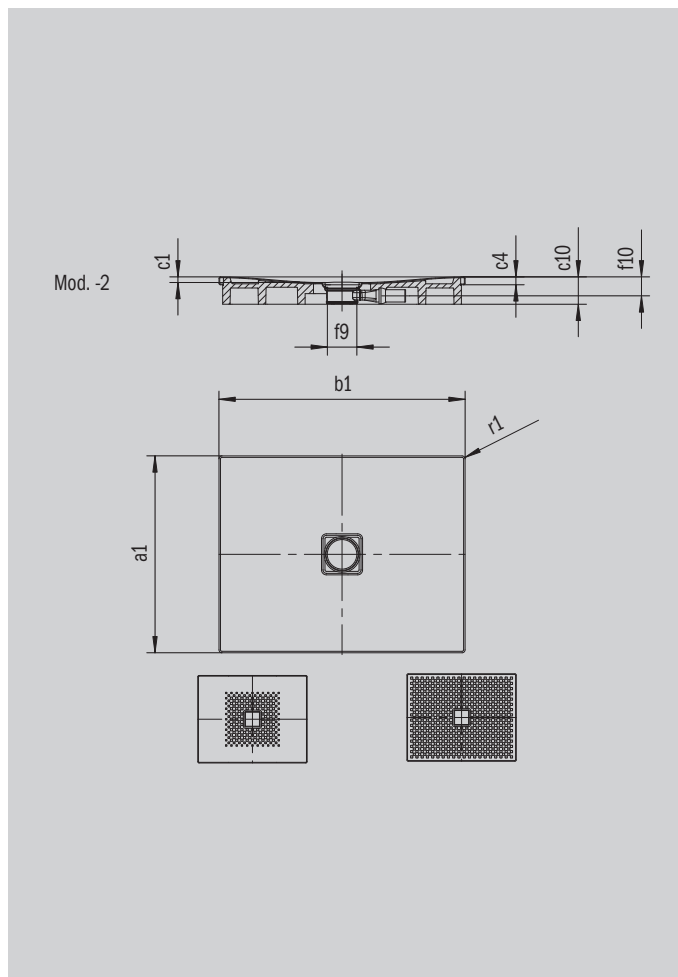

CONOFLAT

- straightlined, purist design
- high level of comfort thanks to the flat enamelled waste cover that is flush with the shower area
- can be installed to be absolutely flush with the floor
- ideally complements the CONODUO bath
- designed by Sottsass Associati
- made of KALDEWEI steel enamel

Similar illustration

Model 788	KA 120 horizontal	KA 120 flat	KA 120 vertical
Total height	106	86	49
Fitting height	83	63	83

ANTISLIP
SECURE⁺

Model		788
External length	a_1	900 mm
External width	b_1	1100 mm
Depth inside	c_1	23 mm
Height of rim	c_4	32 mm
Height with support	c_{10}	110 mm
Diameter of waste hole	f_9	Ø 120 mm
Bottle trap connection height	f_{10}	76 mm
External radius	r_1	12 mm
Net weight		26 kg
Anti-slip		492 x 492 mm
Full anti-slip		836 x 1028 mm
ANTI-SLIP SECURE PLUS		full base