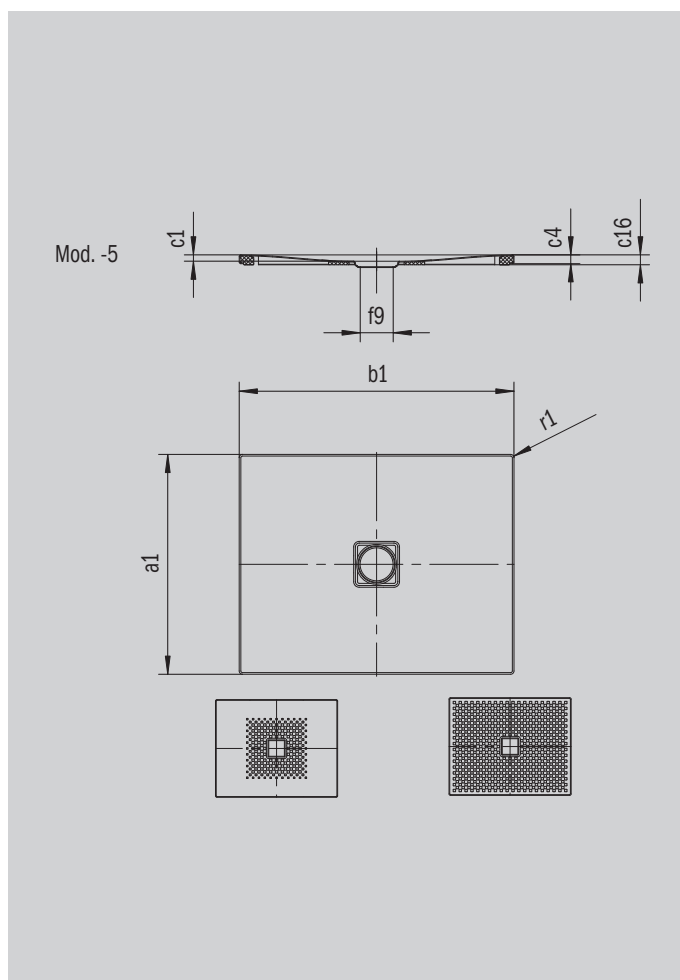

CONOFLAT

- straightlined, purist design
- high level of comfort thanks to the flat enamelled waste cover that is flush with the shower area
- can be installed to be absolutely flush with the floor
- ideally complements the CONODUO bath
- designed by Sottsass Associati
- made of KALDEWEI steel enamel

Similar illustration

Model 789	KA 120 horizontal	KA 120 flat	KA 120 vertical
Total height	106	86	49
Fitting height	83	63	83

ANTISLIP
SECURE⁺

Model		789
External length	a_1	1000 mm
External width	b_1	1200 mm
Depth inside	c_1	23 mm
Height of rim	c_4	32 mm
Height with support	c_{10}	110 mm
Diameter of waste hole	f_9	Ø 120 mm
Bottle trap connection height	f_{10}	76 mm
External radius	r_1	12 mm
Net weight		31 kg
Anti-slip		492 x 492 mm
Full anti-slip		932 x 1124 mm
ANTI-SLIP SECURE PLUS		full base