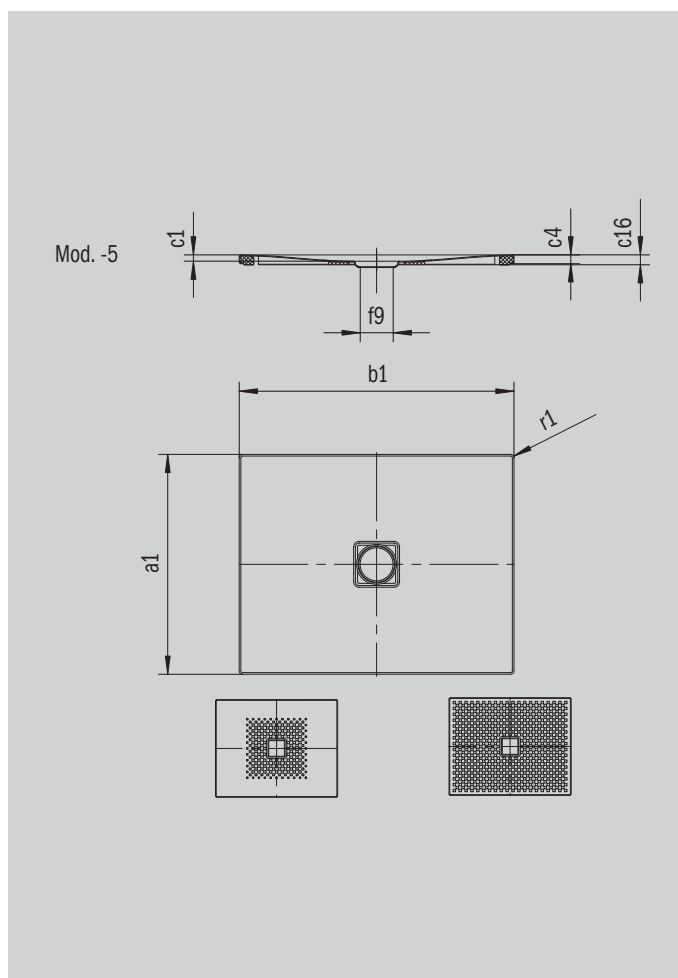

CONOFLAT

- straightlined, purist design
- high level of comfort thanks to the flat enamelled waste cover that is flush with the shower area
- can be installed to be absolutely flush with the floor
- ideally complements the CONODUO bath
- designed by Sottsass Associati
- made of KALDEWEI steel enamel

Similar illustration

Model 791	KA 120 horizontal	KA 120 flat	KA 120 vertical
Total height	106	86	37
Fitting height	83	63	83

ANTISLIP
SECURE⁺

Model		791
External length	a_1	800 mm
External width	b_1	1300 mm
Depth inside	c_1	23 mm
Height of rim	c_4	32 mm
Height with low-profile support	c_{16}	37 mm
Diameter of waste hole	f_9	Ø 120 mm
External radius	r_1	12 mm
Net weight		27 kg
Anti-slip		492 x 492 mm
Full anti-slip		740 x 1220 mm
ANTI-SLIP SECURE PLUS		full base