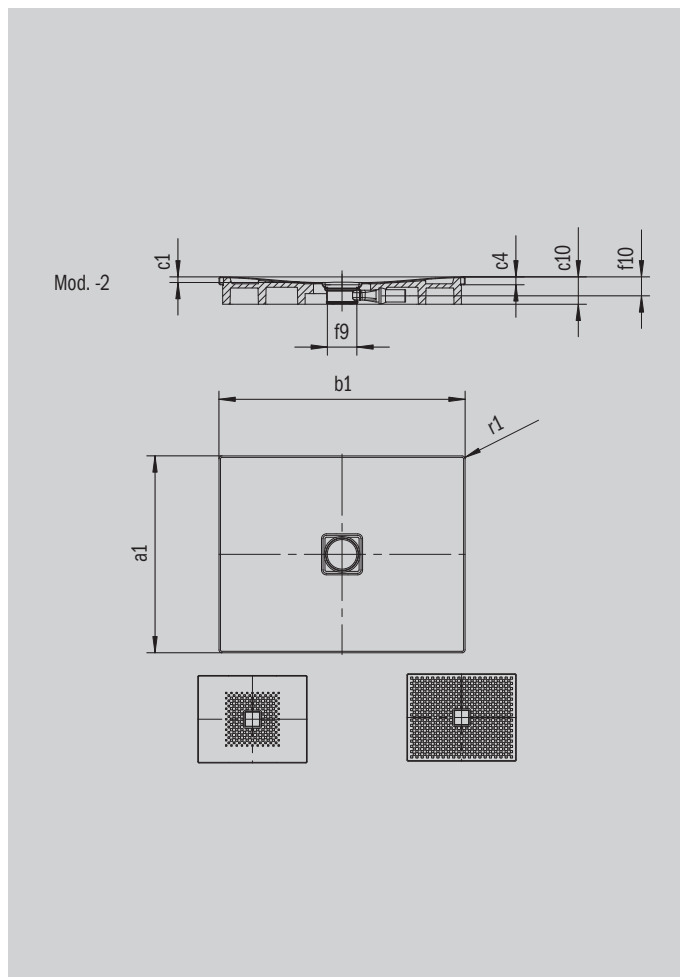

CONOFLAT

- straightlined, purist design
- high level of comfort thanks to the flat enamelled waste cover that is flush with the shower area
- can be installed to be absolutely flush with the floor
- ideally complements the CONODUO bath
- designed by Sottsass Associati
- made of KALDEWEI steel enamel

Similar illustration

Model 857	KA 120 horizontal	KA 120 flat	KA 120 vertical
Total height	106	86	49
Fitting height	83	63	83

ANTISLIP
SECURE⁺

Model		857
External length	a_1	1000 mm
External width	b_1	1500 mm
Depth inside	c_1	23 mm
Height of rim	c_4	32 mm
Height with support	c_{10}	110 mm
Diameter of waste hole	f_9	Ø 120 mm
Bottle trap connection height	f_{10}	76 mm
External radius	r_1	12 mm
Net weight		40 kg
Anti-slip		588 x 588 mm
Full anti-slip		932 x 1412 mm
ANTI-SLIP SECURE PLUS		full base